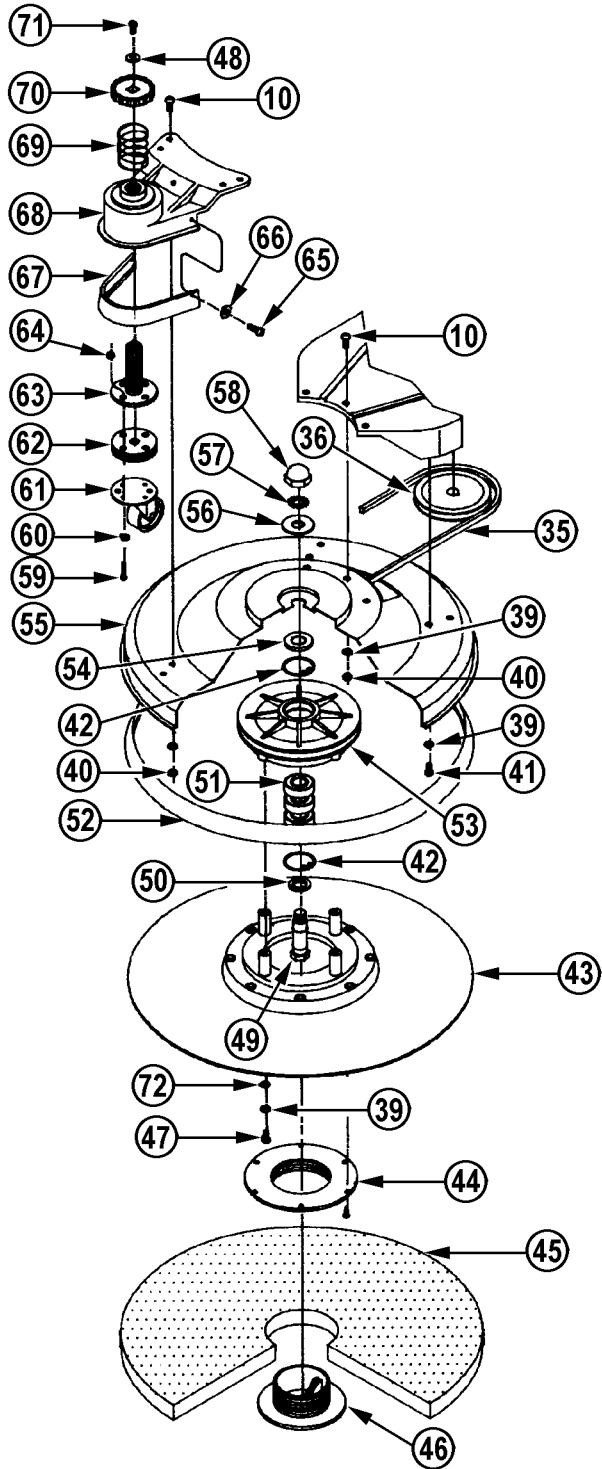

2000 RPM BURNISHER MOTOR & CHASSIS PARTS DRAWING

2000 RPM BURNISHER MOTOR & CHASSIS REPLACEMENT PARTS LIST

Ref No	Parts Description	Qty	Part No	Ref No	Parts Description	Qty	Part No
1	Grommet	1	369330	42	Bearing Retainer Ring	2	368628
2	Electrical Wire Connector	2	385425	43	Flex Drive Assembly Kit	1	307491
3	Brush Wear Indicator Light	1	386448	44	Center Lock Base	1	239984
4	Canopy Screw	4	380059	45	20" Burnishing Pad	1	386960
5	Motor Canopy	1	385727	46A	Center Lock Clamp	1	239976
6	Nylon Spacer	4	368784	46B	Center Lock Assembly	1	313068
7	Canopy Foam Disc	1	368776	47	1/4-20 X 2 1/4" Screw	4	312819
8	1 1/2 HP, 115V Imperial Motor	1	385662	48	Steel Washer	1	380652
9	Adjusting Shaft & Knob Assy	2	372188	49	Bearing Bolt	1	374954
10	1/4-20 X 3/4" Screw	8	342831	50	Bottom Spacer	1	379344
11	.31-18 1 1/2" Handle Bolt	2	353272	51	Bearing	3	368555
12	5/16-18 X 3/4" Set Screw	4	352861	52	Apron Bumper	1	441716
13	Perforated Motor Screen	1	368814	53	Sheave & Bearing Casting	1	368636
14	Perforated Screen Bumper	2	368822	54	Upper End Spacer	1	374997
15	5/16-18 Hex Nut	2	354791	55	Apron	1	385050
16	"T" Casting	1	370002	56	Flat Washer	1	374962
17	Speed Pin Wire Assembly	1	345512	57	5/8" Lockwasher	1	367249
18	3/8" X 1 1/4" Axle Shaft	1	368938	58	Acorn Nut	1	375276
19	3/8" Flat Washer	8	353221	59	#8-32 X 1" Screw	4	385131
20	Spring Washer	2	353248	60	Nylon Washer	2	361054
21	4" Rear Wheel	2	353191	61A	Caster w/Mounting Plate	1	385506
22	Retaining Ring	2	368946	61	Caster Assembly	1	384992
23	"T" Axle Shaft	1	368903	62	Gasket	1	385107
24	Brass Adjusting Bushing	2	369071	63	Mtg Plate Adjuster Screw	1	387150
25	1" X 14 13/16" Axle Shaft	1	368989	64	#8-32 Steel/Nylon Lock Nut	4	385158
26	1/2" Flat Washer	4	315435	65	#8-32 X 5/8" Swage Screw	2	374075
27	Wave Washer	2	374059	66	Flat Washer	2	322164
28	8" Rear Wheel	2	316059	67	Front Wheel Bumper	1	384364
29	Large "X" Retainer Washer	2	368997	68	Front Wheel Casting	1	384321
30	Hub Cap	2	319317	69	Adjusting Spring	1	390356
31	Small "X" Retainer Washer	2	371289	70	Front Wheel Knob	1	369020
32	Retaining Ring	2	369098	71	1/4-20 X 1/2" Screw	1	360848
33	5/16-18 X 3/8" Set Screw	2	390275	72	Steel Washer	4	380970
35	V-Belt	1	384143	73	Body Casting	1	385697
36	Motor Pulley	1	384151	125	Support Strut Casting	1	354570
37	3/8" Lockwasher	4	368849	N/S	Sheave Kit	1	372196
38	3/8-16 X 1" Motor Bolt	4	368830	N/S	Carbon Brush for Imperial Motor	4	386790
39	1/4" Split Washer	11	342858	N/S	Rectifier Only	1	341991
40	Hex Nut	8	322377	N/S	Rectifier w/Compound	1	378321
41	1/4-20 X 1/2" Screw	4	393916