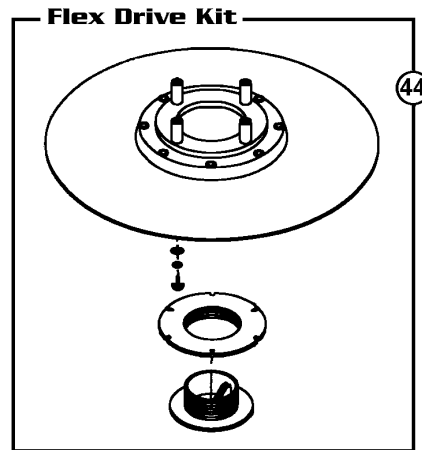

2000 RPM BURNISHER MOTOR & CHASSIS PARTS DRAWING

2000 RPM BURNISHER MOTOR & CHASSIS REPLACEMENT PARTS LIST

Ref No	Parts Description	Qty	Part No	Ref No	Parts Description	Qty	Part No
1	Grommet	1	369330	42	Bearing Retainer Ring	2	368628
2	Electrical Wire Connector	2	385425	43	Flex Drive Assembly Kit	1	307491
3	Brush Wear Indicator Light	1	386448	44	Center Lock Base	1	239984
4	Canopy Screw	4	380059	45	20" Burnishing Pad	1	386960
5	Motor Canopy	1	385727	46A	Center Lock Clamp	1	239976
6	Nylon Spacer	4	368784	46B	Center Lock Assembly	1	313068
7	Canopy Foam Disc	1	368776	47	1/4-20 X 2 1/4" Screw	4	312819
8	1 1/2 HP, 115V Imperial Motor	1	385662	48	Steel Washer	1	380652
9	Adjusting Shaft & Knob Assy	2	372188	49	Bearing Bolt	1	374954
10	1/4-20 X 3/4" Screw	8	342831	50	Bottom Spacer	1	379344
11	.31-18 1 1/2" Handle Bolt	2	353272	51	Bearing	3	368555
12	5/16-18 X 3/4" Set Screw	4	352861	52	Apron Bumper	1	441716
13	Perforated Motor Screen	1	368814	53	Sheave & Bearing Casting	1	368636
14	Perforated Screen Bumper	2	368822	54	Upper End Spacer	1	374997
15	5/16-18 Hex Nut	2	354791	55	Apron	1	385050
16	"T" Casting	1	370002	56	Flat Washer	1	374962
17	Speed Pin Wire Assembly	1	345512	57	5/8" Lockwasher	1	367249
18	3/8" X 1 1/4" Axle Shaft	1	368938	58	Acorn Nut	1	375276
19	3/8" Flat Washer	8	353221	59	#8-32 X 1" Screw	4	385131
20	Spring Washer	2	353248	60	Nylon Washer	2	361054
21	4" Rear Wheel	2	353191	61A	Caster w/Mounting Plate	1	385506
22	Retaining Ring	2	368946	61	Caster Assembly	1	384992
23	"T" Axle Shaft	1	368903	62	Gasket	1	385107
24	Brass Adjusting Bushing	2	369071	63	Mtg Plate Adjuster Screw	1	387150
25	1" X 14 13/16" Axle Shaft	1	368989	64	#8-32 Steel/Nylon Lock Nut	4	385158
26	1/2" Flat Washer	4	315435	65	#8-32 X 5/8" Swage Screw	2	374075
27	Wave Washer	2	374059	66	Flat Washer	2	322164
28	8" Rear Wheel	2	316059	67	Front Wheel Bumper	1	384364
29	Large "X" Retainer Washer	2	368997	68	Front Wheel Casting	1	384321
30	Hub Cap	2	319317	69	Adjusting Spring	1	390356
31	Small "X" Retainer Washer	2	371289	70	Front Wheel Knob	1	369020
32	Retaining Ring	2	369098	71	1/4-20 X 1/2" Screw	1	360848
33	5/16-18 X 3/8" Set Screw	2	390275	72	Steel Washer	4	380970
35	V-Belt	1	384143	73	Body Casting	1	385697
36	Motor Pulley	1	384151	125	Support Strut Casting	1	354570
37	3/8" Lockwasher	4	368849	N/S	Sheave Kit	1	372196
38	3/8-16 X 1" Motor Bolt	4	368830	N/S	Carbon Brush for Imperial Motor	4	386790
39	1/4" Split Washer	11	342858	N/S	Rectifier Only	1	341991
40	Hex Nut	8	322377	N/S	Rectifier w/Compound	1	378321
41	1/4-20 X 1/2" Screw	4	393916