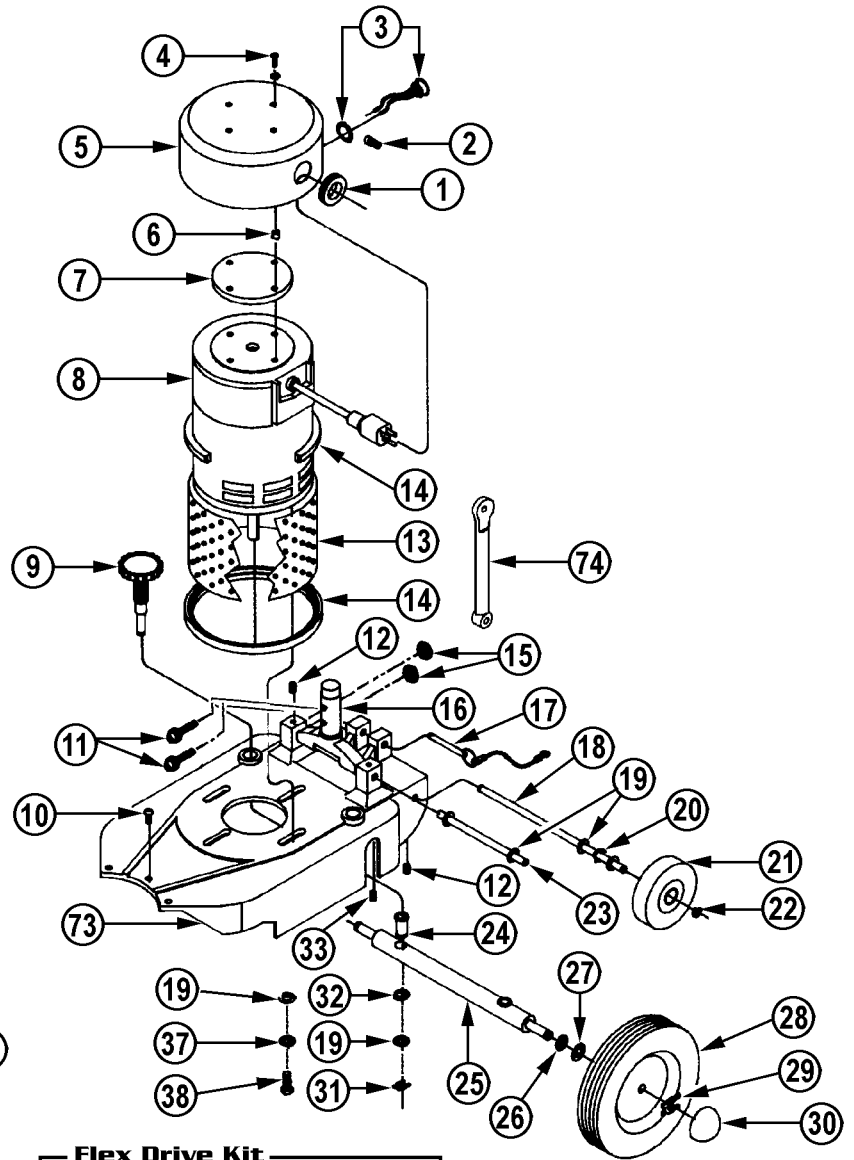

2000 RPM BURNISHER MOTOR & CHASSIS PARTS DRAWING

2000 RPM BURNISHER MOTOR & CHASSIS REPLACEMENT PARTS LIST

Ref No	Parts Description	Qty	Part No	Ref No	Parts Description	Qty	Part No
1	Grommet	1	369330	42	Bearing Retainer Ring	2	368628
2	Electrical Wire Connector	2	385425	43	Flex Drive Assembly Kit	1	307491
3	Brush Wear Indicator Light	1	386448	44	Center Lock Base	1	239984
4	Canopy Screw	4	380059	45	20" Burnishing Pad	1	386960
5	Motor Canopy	1	385727	46A	Center Lock Clamp	1	239976
6	Nylon Spacer	4	368784	46B	Center Lock Assembly	1	313068
7	Canopy Foam Disc	1	368776	47	1/4-20 X 2 1/4" Screw	4	312819
8	1 1/2 HP, 115V Imperial Motor	1	385662	48	Steel Washer	1	380652
9	Adjusting Shaft & Knob Assy	2	372188	49	Bearing Bolt	1	374954
10	1/4-20 X 3/4" Screw	8	342831	50	Bottom Spacer	1	379344
11	.31-18 1 1/2" Handle Bolt	2	353272	51	Bearing	3	368555
12	5/16-18 X 3/4" Set Screw	4	352861	52	Apron Bumper	1	441716
13	Perforated Motor Screen	1	368814	53	Sheave & Bearing Casting	1	368636
14	Perforated Screen Bumper	2	368822	54	Upper End Spacer	1	374997
15	5/16-18 Hex Nut	2	354791	55	Apron	1	385050
16	"T" Casting	1	370002	56	Flat Washer	1	374962
17	Speed Pin Wire Assembly	1	345512	57	5/8" Lockwasher	1	367249
18	3/8" X 1 1/4" Axle Shaft	1	368938	58	Acorn Nut	1	375276
19	3/8" Flat Washer	8	353221	59	#8-32 X 1" Screw	4	385131
20	Spring Washer	2	353248	60	Nylon Washer	2	361054
21	4" Rear Wheel	2	353191	61A	Caster w/Mounting Plate	1	385506
22	Retaining Ring	2	368946	61	Caster Assembly	1	384992
23	"T" Axle Shaft	1	368903	62	Gasket	1	385107
24	Brass Adjusting Bushing	2	369071	63	Mtg Plate Adjuster Screw	1	387150
25	1" X 14 13/16" Axle Shaft	1	368989	64	#8-32 Steel/Nylon Lock Nut	4	385158
26	1/2" Flat Washer	4	315435	65	#8-32 X 5/8" Swage Screw	2	374075
27	Wave Washer	2	374059	66	Flat Washer	2	322164
28	8" Rear Wheel	2	316059	67	Front Wheel Bumper	1	384364
29	Large "X" Retainer Washer	2	368997	68	Front Wheel Casting	1	384321
30	Hub Cap	2	319317	69	Adjusting Spring	1	390356
31	Small "X" Retainer Washer	2	371289	70	Front Wheel Knob	1	369020
32	Retaining Ring	2	369098	71	1/4-20 X 1/2" Screw	1	360848
33	5/16-18 X 3/8" Set Screw	2	390275	72	Steel Washer	4	380970
35	V-Belt	1	384143	73	Body Casting	1	385697
36	Motor Pulley	1	384151	125	Support Strut Casting	1	354570
37	3/8" Lockwasher	4	368849	N/S	Sheave Kit	1	372196
38	3/8-16 X 1" Motor Bolt	4	368830	N/S	Carbon Brush for Imperial Motor	4	386790
39	1/4" Split Washer	11	342858	N/S	Rectifier Only	1	341991
40	Hex Nut	8	322377	N/S	Rectifier w/Compound	1	378321
41	1/4-20 X 1/2" Screw	4	393916