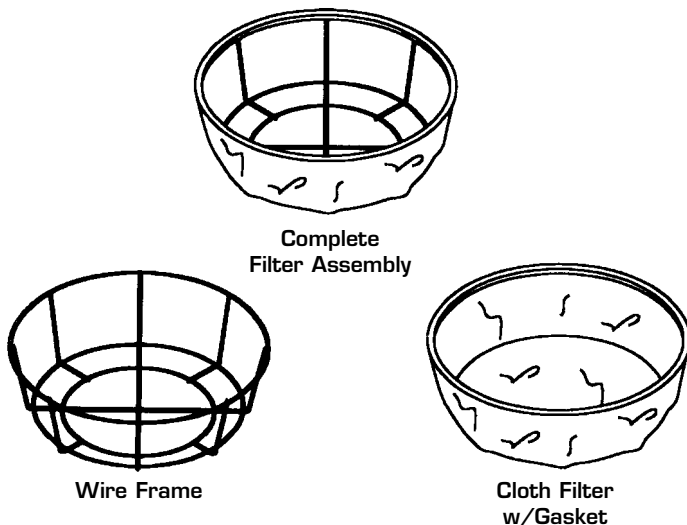

# DRUM ADAPTOR, DRY FILTERS & WET ADAPTOR REPLACEMENT PARTS LIST

**3003  
ADAPTOR**

(FITS 55 GALLON DRUM)

Ref No	Part Description	Qty	Part No
1	Lift Handles	2	305502
2	Adaptor Ring	1	347353
3	Gasket	1	320560
4	Inlet Fitting	1	356298
5	Elbow Hose Connector	1	341983

**3005  
ADAPTOR**

(FITS 35 - 65 GALLON DRUMS)

Ref No	Part Description	Qty	Part No
1	Elbow Divertor Assembly	1	350613
2	Lift Handles	2	305502
3	Holddown Clamps	3	358312
4	Drum Adaptor w/o Hardware	1	350524
5	Gasket	1	350559
6	Ext Fitting Assembly	1	350575
7	2" Hose Connector	1	360473

# 16" DRY FILTER ASSEMBLY

Part Description	Qty	Part No
Complete Dry Filter Assembly	1	306444
Cloth Filter w/Gasket	1	306479
Wire Filter Frame Only	1	304107

# 16" WET PICK-UP ADAPTOR

Ret No	Part Description	Qty	Part No
	Complete 16" Wet Pickup Adaptor	1	305987
1	16" Rubber Gasket	1	376027
2	16" Float Pan Adaptor	1	386081
3	Plate Gasket	1	374644
4	Spring Washer	2	372994
5	Ring Retainer	2	372986
6	Aluminum Valve Plate	1	375322
7	Float Spacer Rod	1	372943
8	1/4-20 Hex Nut w/Lock Washer	1	338966
9	Float Cage Assy (4 thur 10)	1	372900
10	Float Ball w/Hex Nut	1	346756