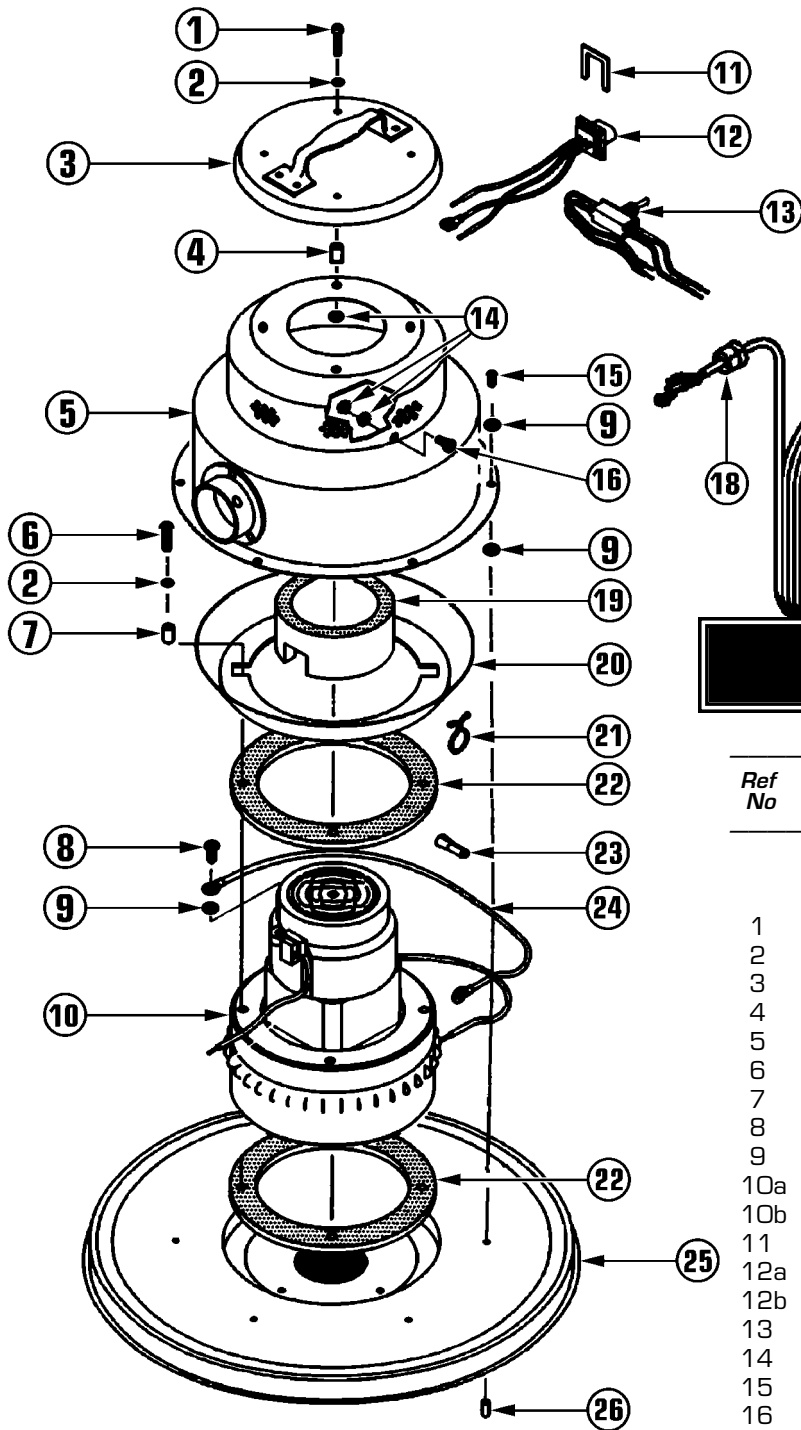

**3005  
ADAPTOR**

(FITS 35 - 65 GALLON DRUMS)

Ref No	Part Description	Qty	Part No
1	Elbow Divertor Assembly	1	350613
2	Lift Handles	2	305502
3	Holddown Clamps	3	358312
4	Drum Adaptor w/o Hardware	1	350524
5	Gasket	1	350559
6	Ext Fitting Assembly	1	350575
7	2" Hose Connector	1	360473

# 16" DRY FILTER ASSEMBLY

Part Description	Qty	Part No
Complete Dry Filter Assembly	1	306444
Cloth Filter w/Gasket	1	306479
Wire Filter Frame Only	1	304107

# 16" WET PICK-UP ADAPTOR

Ret No	Part Description	Qty	Part No
	Complete 16" Wet Pickup Adaptor	1	305987
1	16" Rubber Gasket	1	376027
2	16" Float Pan Adaptor	1	386081
3	Plate Gasket	1	374644
4	Spring Washer	2	372994
5	Ring Retainer	2	372986
6	Aluminum Valve Plate	1	375322
7	Float Spacer Rod	1	372943
8	1/4-20 Hex Nut w/Lock Washer	1	338966
9	Float Cage Assy (4 thur 10)	1	372900
10	Float Ball w/Hex Nut	1	346756

# #12 MOTOR HEAD REPLACEMENT PARTS LIST (14" & 16" DIA)