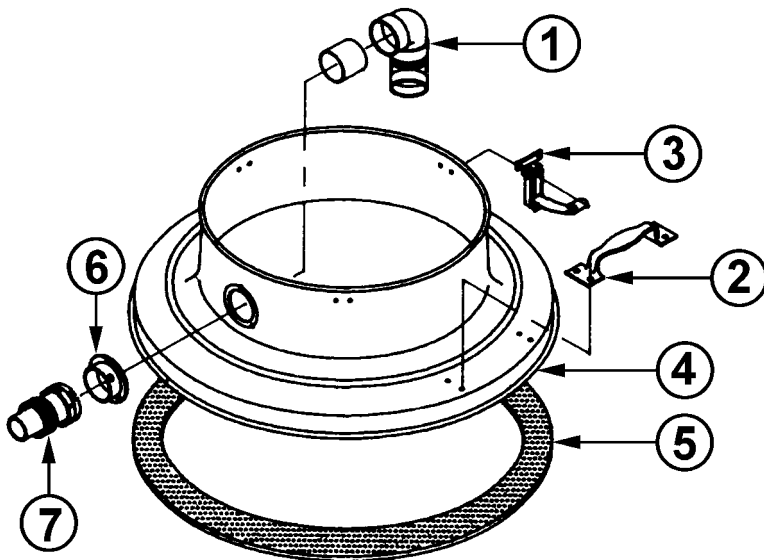

# DRUM ADAPTOR, DRY FILTERS & WET ADAPTOR REPLACEMENT PARTS LIST

**3003  
ADAPTOR**

(FITS 55 GALLON DRUM)

Ref No	Part Description	Qty	Part No
1	Lift Handles	2	305502
2	Adaptor Ring	1	347353
3	Gasket	1	320560
4	Inlet Fitting	1	356298
5	Elbow Hose Connector	1	341983

**3005  
ADAPTOR**

(FITS 35 - 65 GALLON DRUMS)

Ref No	Part Description	Qty	Part No
1	Elbow Divertor Assembly	1	350613
2	Lift Handles	2	305502
3	Holddown Clamps	3	358312
4	Drum Adaptor w/o Hardware	1	350524
5	Gasket	1	350559
6	Ext Fitting Assembly	1	350575
7	2" Hose Connector	1	360473

# 16" WET PICK-UP ADAPTOR

Ret No	Part Description	Qty	Part No
	Complete 16" Wet Pickup Adaptor	1	305987
1	16" Rubber Gasket	1	376027
2	16" Float Pan Adaptor	1	386081
3	Plate Gasket	1	374644
4	Spring Washer	2	372994
5	Ring Retainer	2	372986
6	Aluminum Valve Plate	1	375322
7	Float Spacer Rod	1	372943
8	1/4-20 Hex Nut w/Lock Washer	1	338966
9	Float Cage Assy (4 thur 10)	1	372900
10	Float Ball w/Hex Nut	1	346756

# #12 MOTOR HEAD REPLACEMENT PARTS LIST (14" & 16" DIA)