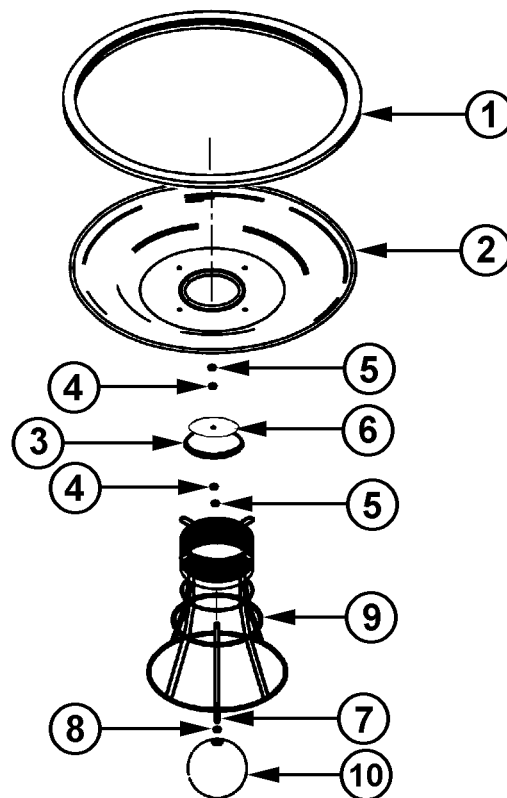

# DRUM ADAPTOR, DRY FILTERS & WET ADAPTOR REPLACEMENT PARTS LIST

**3003  
ADAPTOR**

(FITS 55 GALLON DRUM)

Ref No	Part Description	Qty	Part No
1	Lift Handles	2	305502
2	Adaptor Ring	1	347353
3	Gasket	1	320560
4	Inlet Fitting	1	356298
5	Elbow Hose Connector	1	341983

**3005  
ADAPTOR**

(FITS 35 - 65 GALLON DRUMS)

Ref No	Part Description	Qty	Part No
1	Elbow Divertor Assembly	1	350613
2	Lift Handles	2	305502
3	Holddown Clamps	3	358312
4	Drum Adaptor w/o Hardware	1	350524
5	Gasket	1	350559
6	Ext Fitting Assembly	1	350575
7	2" Hose Connector	1	360473

# 16" WET PICK-UP ADAPTOR

Ret No	Part Description	Qty	Part No
	Complete 16" Wet Pickup Adaptor	1	305987
1	16" Rubber Gasket	1	376027
2	16" Float Pan Adaptor	1	386081
3	Plate Gasket	1	374644
4	Spring Washer	2	372994
5	Ring Retainer	2	372986
6	Aluminum Valve Plate	1	375322
7	Float Spacer Rod	1	372943
8	1/4-20 Hex Nut w/Lock Washer	1	338966
9	Float Cage Assy (4 thur 10)	1	372900
10	Float Ball w/Hex Nut	1	346756

# #12 MOTOR HEAD REPLACEMENT PARTS LIST (14" & 16" DIA)