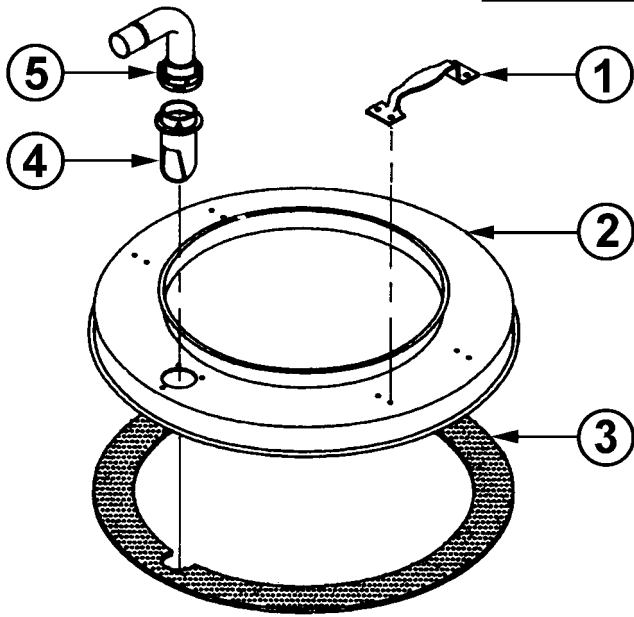

# DRUM ADAPTOR, DRY FILTERS & WET ADAPTOR REPLACEMENT PARTS LIST

**3003  
ADAPTOR**

(FITS 55 GALLON DRUM)

Ref No	Part Description	Qty	Part No
1	Lift Handles	2	305502
2	Adaptor Ring	1	347353
3	Gasket	1	320560
4	Inlet Fitting	1	356298
5	Elbow Hose Connector	1	341983

**3005  
ADAPTOR**

(FITS 35 - 65 GALLON DRUMS)

Ref No	Part Description	Qty	Part No
1	Elbow Divertor Assembly	1	350613
2	Lift Handles	2	305502
3	Holddown Clamps	3	358312
4	Drum Adaptor w/o Hardware	1	350524
5	Gasket	1	350559
6	Ext Fitting Assembly	1	350575
7	2" Hose Connector	1	360473

# 16" WET PICK-UP ADAPTOR

Ret No	Part Description	Qty	Part No
	Complete 16" Wet Pickup Adaptor	1	305987
1	16" Rubber Gasket	1	376027
2	16" Float Pan Adaptor	1	386081
3	Plate Gasket	1	374644
4	Spring Washer	2	372994
5	Ring Retainer	2	372986
6	Aluminum Valve Plate	1	375322
7	Float Spacer Rod	1	372943
8	1/4-20 Hex Nut w/Lock Washer	1	338966
9	Float Cage Assy (4 thur 10)	1	372900
10	Float Ball w/Hex Nut	1	346756

# #12 MOTOR HEAD REPLACEMENT PARTS LIST (14" & 16" DIA)