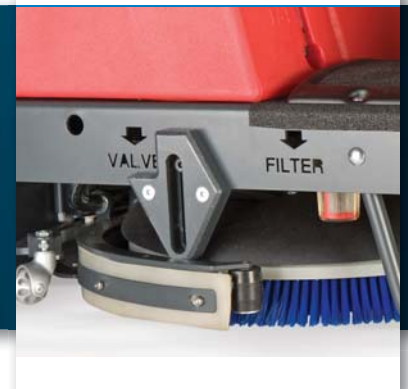

# Sophisticated and Maneuverable

RA 535 IBCT - Compact Ride-On Scrubber

**Mastercraft**  
POWERED BY **cleanfix**

**Our Smallest,  
Most Efficient,  
Ride-On Scrubber,  
Ever!**

Tight curves, narrow doorways, confined corridors are all a piece of cake for this new ride-on scrubber-dryer.

The fully automatic suction base is installed beneath the vehicle and is protected so it won't get stuck.

Makes cleaning twice as fast then with a conventional walk-behind scrubber.

**RA 535 IBCT**

**Slide-out battery box and charging plug**

**Operating panel with battery life indicator**

**Suction squeegee placed directly behind brush**

**Grocery Stores**

**Restaurants**

**Narrow Corridors**

**Department Stores**