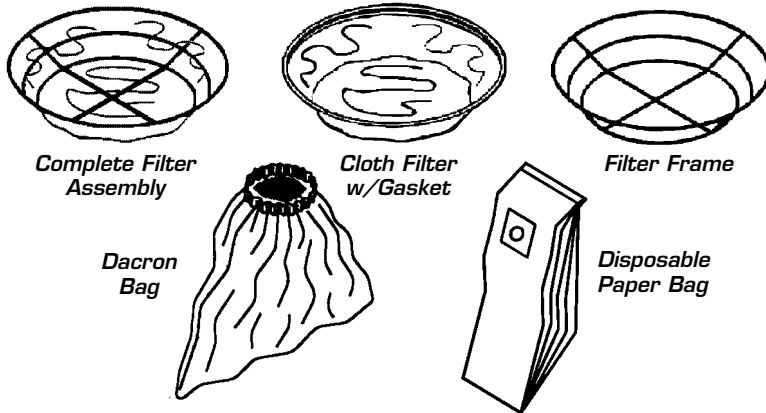

Part Description	Part No
Complete Dry Filter Assembly	378461
Filter Frame Assembly	371696
Cloth Filter w/Gasket	371580
Dacron Clog-Proof Bag	300888
Disposable Paper Bags-5/Pk (8 Gal)	330353
Disposable Paper Bags-5/Pk (15 & 20 Gal)	384496