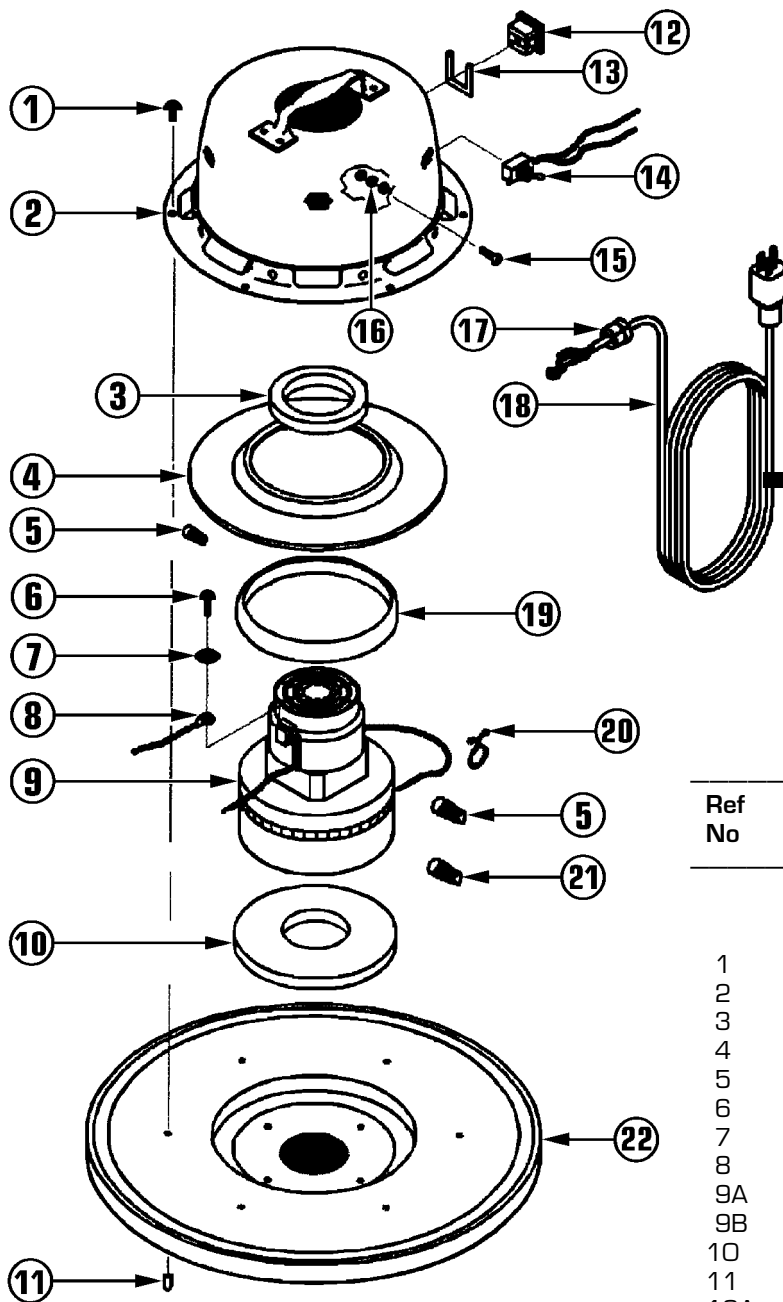

20 GALLON RECOVERY TANK

Ref No	Part Description	Qty	Part No
1	Poly Tank Assembly	1	326305
2	Chrome Push Handle	1	315524
3	Steel Washer	3	303909
4	Hold Down Clamps	3	358312
5	Pop Rivet	9	374733
6	Spring Washer	2	374059
7	8" Wheels	2	369004
8	"X" Washer	2	368997
9	Hub Cap	2	319317
10	1/4-20 X 1 1/2" Rd Screws	10	360848
11	Handle Brackets	4	328111
12	Plastic Caster Sockets	2	371750
13	3" Swivel Casters	2	314056
14	Guard for Gate Valve	1	314064
15	Gate Valve Gasket	2	307602
16	Gate Valve w/Hose Connector	1	318442
17	Large Nut	1	306789
18	Inlet Fitting	1	325406
19	Tool Caddy (Optional)	1	354201

#10

MOTOR HEAD REPLACEMENT PARTS LIST

1.3 HP BY-PASS MOTOR HEAD (14" & 16")

Ref No	Part Description	Qty	Part No
	14" Motor Head Assembly	1	329894
	16" Motor Head Assembly	1	329843
1	#12 X 1/2" Screw	6	314595
2	Dome Assembly	1	326674
3	Top Motor Gasket	1	364940
4	Motor Holddown	1	315737
5	Yellow Wire Connector	2	350648
6	#10-32 X .31 Screw	1	393258
7	#12 Internal Tooth Lockwasher	3	364037
8	Ground Wire w/Terminals	1	307440
9A	115 Volt, 1 1/4 HP Motor	1	337757
9B	230 Volt, 1 1/4 HP Motor	1	338257
10	Circle Gasket	1	378607
11	Screw Protector	6	341649
12A	115 Volt Convenience Outlet	1	341746
12B	230 Volt Convenience Outlet	1	321495
13	Retainer Clip	1	341932
14	Switch Assembly	1	306940
15	#10-24 X 3/4" Screw	1	337315
16	#10-24 Hex Nut w/Lockwasher	3	331201
17	Strain Relief	1	434299
18	30 Ft, 18/3 Line Cord	1	318647
19	Circle Gasket	1	303011
20	Purse Lock	1	365483
21	Orange Wire Connector	1	398985
22A	16" Cover Assembly	1	326275
22B	14" Cover Assembly	1	329762