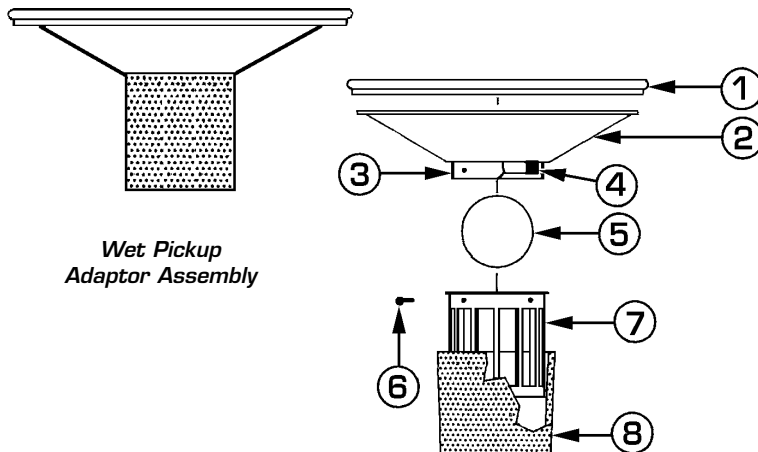

WET PICKUP ADAPTOR REPLACEMENT PARTS LIST

Ref No	Part Description	Qty	Part No
	Wet Pickup Adapter Assy	1	377295
1	Sealing Gasket	1	376027
2	Wet Pan w/Filter Support and Gaskets	1	371742
3	Filter Support Cup	1	377791
4	Ball Neoprene Gasket	1	338567
5	Float Ball	1	338133
6	Screw	2	309710
7	Plastic Float Cage	1	377775
8	Foam Charcoal Sleeve	1	365300