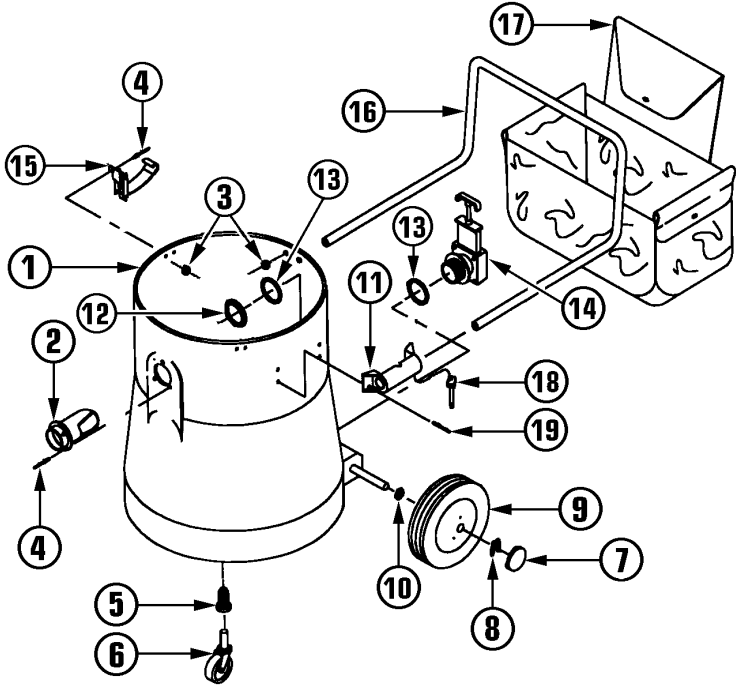

8, 15, & 20 GALLON POLY TANK REPLACEMENT PARTS LIST

8 GALLON RECOVERY TANK

Ref No	Part Description	Qty	Part No
1	Poly Tank w/o Casters	1	372560
2	Inlet Fitting	1	325406
3	Steel Washer	9	303909
4	Pop Rivet	3	415472
5	2 1/2" Ball Bearing Casters	4	307408
6	Plastic Caster Socket	4	371750
7	Hold Down Clamp	3	358312
8	Pop Rivet	6	374733

15 GALLON RECOVERY TANK

Ref No	Part Description	Qty	Part No
1	Poly Tank Assembly	1	375640
2	Inlet Fitting	1	325406
3	Steel Washer	3	303909
4	Pop Rivet	3	415472
5	Plastic Caster Sockets	2	371750
6	2 1/2" Ball Bearing Casters	2	307408
7	Hub Cap	2	319317
8	"X" Washer	2	368997
9	8" Wheel w/Hub	2	330396
10	Spring Washer	2	374059
11	Handle Bracket	2	376949
12	Large Nut	1	306789
13	Gate Valve Gasket	2	307602
14	Gate Valve	1	319260
15	Hold Down Clamps	3	358312
16	Chrome Push Handle	1	376906
17	Tool Caddy	1	319198
18	Speed Pin & Ring Assy	2	385182
19	Pop Rivet	14	374733

20 GALLON RECOVERY TANK

Ref No	Part Description	Qty	Part No
1	Poly Tank Assembly	1	326305
2	Chrome Push Handle	1	315524
3	Steel Washer	3	303909
4	Hold Down Clamps	3	358312
5	Pop Rivet	9	374733
6	Spring Washer	2	374059
7	8" Wheels	2	369004
8	"X" Washer	2	368997
9	Hub Cap	2	319317
10	1/4-20 X 1 1/2" Rd Screws	10	360848
11	Handle Brackets	4	328111
12	Plastic Caster Sockets	2	371750
13	3" Swivel Casters	2	314056
14	Guard for Gate Valve	1	314064
15	Gate Valve Gasket	2	307602
16	Gate Valve w/Hose Connector	1	318442
17	Large Nut	1	306789
18	Inlet Fitting	1	325406
19	Tool Caddy (Optional)	1	354201