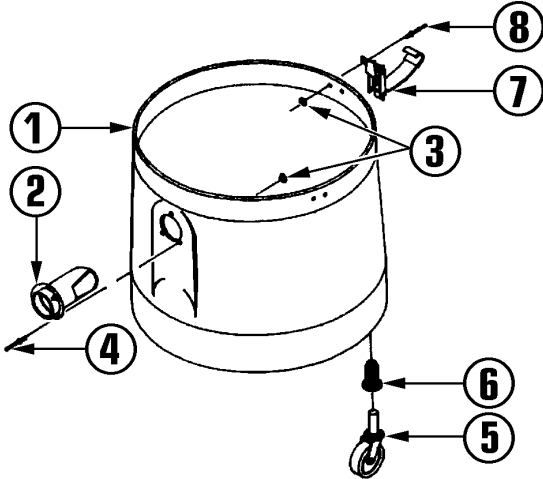

8, 15, & 20 GALLON POLY TANK REPLACEMENT PARTS LIST

8 GALLON RECOVERY TANK

Ref No	Part Description	Qty	Part No
1	Poly Tank w/o Casters	1	372560
2	Inlet Fitting	1	325406
3	Steel Washer	9	303909
4	Pop Rivet	3	415472
5	2 1/2" Ball Bearing Casters	4	307408
6	Plastic Caster Socket	4	371750
7	Hold Down Clamp	3	358312
8	Pop Rivet	6	374733

15 GALLON RECOVERY TANK

Ref No	Part Description	Qty	Part No
1	Poly Tank Assembly	1	375640
2	Inlet Fitting	1	325406
3	Steel Washer	3	303909
4	Pop Rivet	3	415472
5	Plastic Caster Sockets	2	371750
6	2 1/2" Ball Bearing Casters	2	307408
7	Hub Cap	2	319317
8	"X" Washer	2	368997
9	8" Wheel w/Hub	2	330396
10	Spring Washer	2	374059
11	Handle Bracket	2	376949
12	Large Nut	1	306789
13	Gate Valve Gasket	2	307602
14	Gate Valve	1	319260
15	Hold Down Clamps	3	358312
16	Chrome Push Handle	1	376906
17	Tool Caddy	1	319198
18	Speed Pin & Ring Assy	2	385182
19	Pop Rivet	14	374733

20 GALLON RECOVERY TANK

Ref No	Part Description	Qty	Part No
1	Poly Tank Assembly	1	326305
2	Chrome Push Handle	1	315524
3	Steel Washer	3	303909
4	Hold Down Clamps	3	358312
5	Pop Rivet	9	374733
6	Spring Washer	2	374059
7	8" Wheels	2	369004
8	"X" Washer	2	368997
9	Hub Cap	2	319317
10	1/4-20 X 1 1/2" Rd Screws	10	360848
11	Handle Brackets	4	328111
12	Plastic Caster Sockets	2	371750
13	3" Swivel Casters	2	314056
14	Guard for Gate Valve	1	314064
15	Gate Valve Gasket	2	307602
16	Gate Valve w/Hose Connector	1	318442
17	Large Nut	1	306789
18	Inlet Fitting	1	325406
19	Tool Caddy (Optional)	1	354201