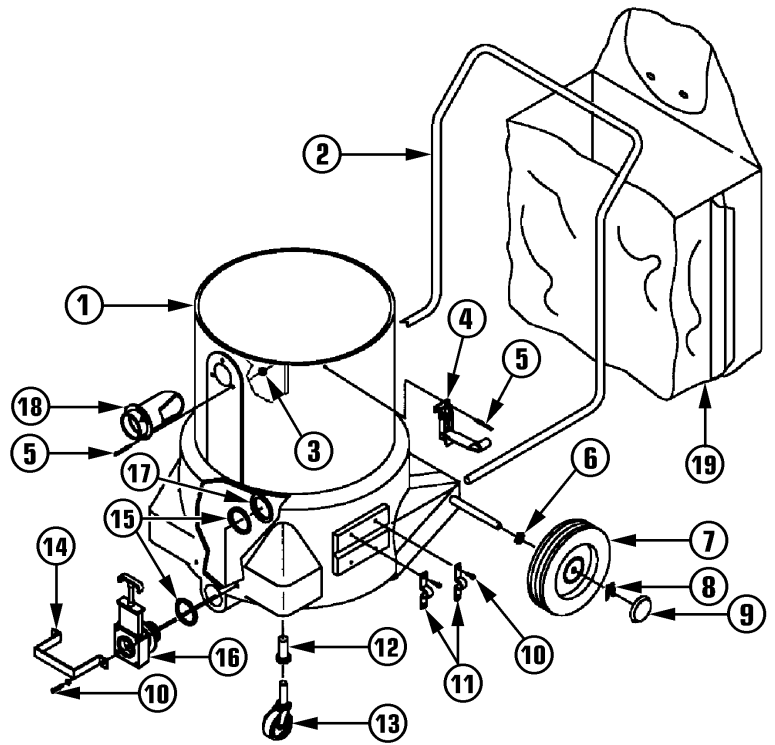

8, 15, & 20 GALLON POLY TANK REPLACEMENT PARTS LIST

8 GALLON RECOVERY TANK

Ref No	Part Description	Qty	Part No
1	Poly Tank w/o Casters	1	372560
2	Inlet Fitting	1	325406
3	Steel Washer	9	303909
4	Pop Rivet	3	415472
5	2 1/2" Ball Bearing Casters	4	307408
6	Plastic Caster Socket	4	371750
7	Hold Down Clamp	3	358312
8	Pop Rivet	6	374733

15 GALLON RECOVERY TANK

Ref No	Part Description	Qty	Part No
1	Poly Tank Assembly	1	375640
2	Inlet Fitting	1	325406
3	Steel Washer	3	303909
4	Pop Rivet	3	415472
5	Plastic Caster Sockets	2	371750
6	2 1/2" Ball Bearing Casters	2	307408
7	Hub Cap	2	319317
8	"X" Washer	2	368997
9	8" Wheel w/Hub	2	330396
10	Spring Washer	2	374059
11	Handle Bracket	2	376949
12	Large Nut	1	306789
13	Gate Valve Gasket	2	307602
14	Gate Valve	1	319260
15	Hold Down Clamps	3	358312
16	Chrome Push Handle	1	376906
17	Tool Caddy	1	319198
18	Speed Pin & Ring Assy	2	385182
19	Pop Rivet	14	374733

20 GALLON RECOVERY TANK

Ref No	Part Description	Qty	Part No
1	Poly Tank Assembly	1	326305
2	Chrome Push Handle	1	315524
3	Steel Washer	3	303909
4	Hold Down Clamps	3	358312
5	Pop Rivet	9	374733
6	Spring Washer	2	374059
7	8" Wheels	2	369004
8	"X" Washer	2	368997
9	Hub Cap	2	319317
10	1/4-20 X 1 1/2" Rd Screws	10	360848
11	Handle Brackets	4	328111
12	Plastic Caster Sockets	2	371750
13	3" Swivel Casters	2	314056
14	Guard for Gate Valve	1	314064
15	Gate Valve Gasket	2	307602
16	Gate Valve w/Hose Connector	1	318442
17	Large Nut	1	306789
18	Inlet Fitting	1	325406
19	Tool Caddy (Optional)	1	354201

WET PICKUP ADAPTOR REPLACEMENT PARTS LIST

Ref No	Part Description	Qty	Part No
	Wet Pickup Adapter Assy	1	377295
1	Sealing Gasket	1	376027
2	Wet Pan w/Filter Support and Gaskets	1	371742
3	Filter Support Cup	1	377791
4	Ball Neoprene Gasket	1	338567
5	Float Ball	1	338133
6	Screw	2	309710
7	Plastic Float Cage	1	377775
8	Foam Charcoal Sleeve	1	365300