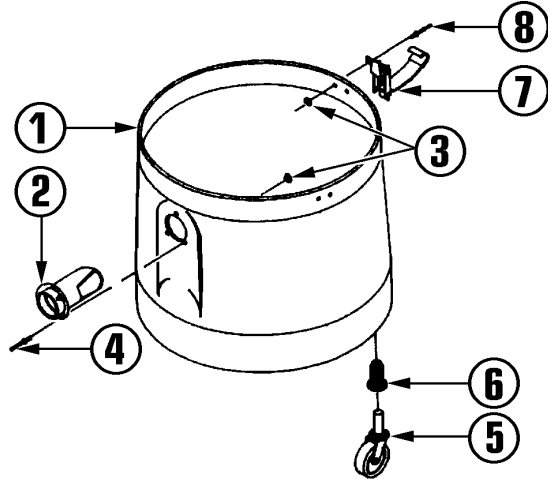

8, 15, & 20 GALLON POLY TANK REPLACEMENT PARTS LIST

8 GALLON RECOVERY TANK

Ref No	Part Description	Qty	Part No
1	Poly Tank w/o Casters	1	372560
2	Inlet Fitting	1	325406
3	Steel Washer	9	303909
4	Pop Rivet	3	415472
5	2 1/2" Ball Bearing Casters	4	307408
6	Plastic Caster Socket	4	371750
7	Hold Down Clamp	3	358312
8	Pop Rivet	6	374733

15 GALLON RECOVERY TANK

Ref No	Part Description	Qty	Part No
1	Poly Tank Assembly	1	375640
2	Inlet Fitting	1	325406
3	Steel Washer	3	303909
4	Pop Rivet	3	415472
5	Plastic Caster Sockets	2	371750
6	2 1/2" Ball Bearing Casters	2	307408
7	Hub Cap	2	319317
8	"X" Washer	2	368997
9	8" Wheel w/Hub	2	330396
10	Spring Washer	2	374059
11	Handle Bracket	2	376949
12	Large Nut	1	306789
13	Gate Valve Gasket	2	307602
14	Gate Valve	1	319260
15	Hold Down Clamps	3	358312
16	Chrome Push Handle	1	376906
17	Tool Caddy	1	319198
18	Speed Pin & Ring Assy	2	385182
19	Pop Rivet	14	374733

20 GALLON RECOVERY TANK

Ref No	Part Description	Qty	Part No
1	Poly Tank Assembly	1	326305
2	Chrome Push Handle	1	315524
3	Steel Washer	3	303909
4	Hold Down Clamps	3	358312
5	Pop Rivet	9	374733
6	Spring Washer	2	374059
7	8" Wheels	2	369004
8	"X" Washer	2	368997
9	Hub Cap	2	319317
10	1/4-20 X 1 1/2" Rd Screws	10	360848
11	Handle Brackets	4	328111
12	Plastic Caster Sockets	2	371750
13	3" Swivel Casters	2	314056
14	Guard for Gate Valve	1	314064
15	Gate Valve Gasket	2	307602
16	Gate Valve w/Hose Connector	1	318442
17	Large Nut	1	306789
18	Inlet Fitting	1	325406
19	Tool Caddy (Optional)	1	354201