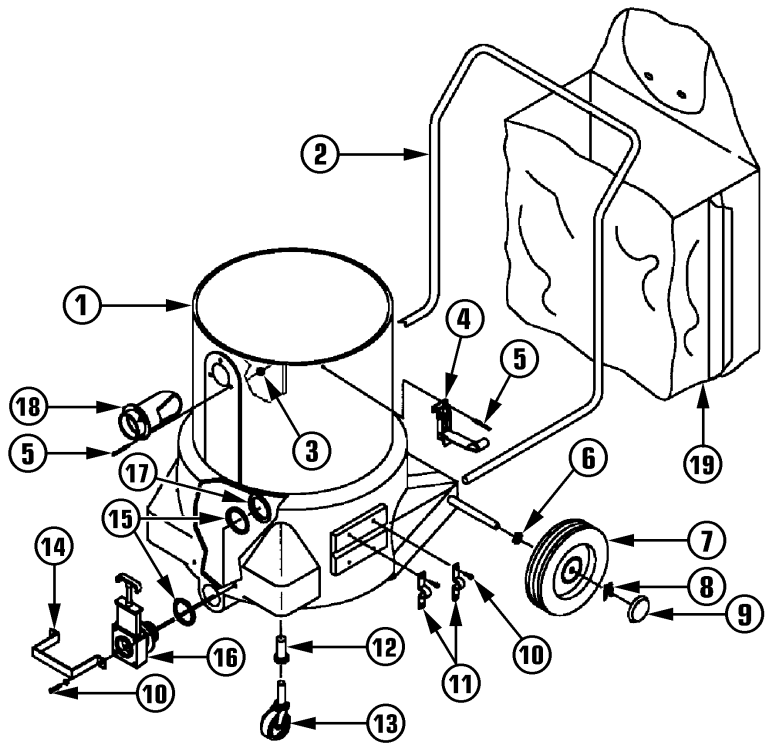

8, 15, & 20 GALLON POLY TANK REPLACEMENT PARTS LIST

8 GALLON RECOVERY TANK

Ref No	Part Description	Qty	Part No
1	Poly Tank w/o Casters	1	372560
2	Inlet Fitting	1	325406
3	Steel Washer	9	303909
4	Pop Rivet	3	415472
5	2 1/2" Ball Bearing Casters	4	307408
6	Plastic Caster Socket	4	371750
7	Hold Down Clamp	3	358312
8	Pop Rivet	6	374733

15 GALLON RECOVERY TANK

Ref No	Part Description	Qty	Part No
1	Poly Tank Assembly	1	375640
2	Inlet Fitting	1	325406
3	Steel Washer	3	303909
4	Pop Rivet	3	415472
5	Plastic Caster Sockets	2	371750
6	2 1/2" Ball Bearing Casters	2	307408
7	Hub Cap	2	319317
8	"X" Washer	2	368997
9	8" Wheel w/Hub	2	330396
10	Spring Washer	2	374059
11	Handle Bracket	2	376949
12	Large Nut	1	306789
13	Gate Valve Gasket	2	307602
14	Gate Valve	1	319260
15	Hold Down Clamps	3	358312
16	Chrome Push Handle	1	376906
17	Tool Caddy	1	319198
18	Speed Pin & Ring Assy	2	385182
19	Pop Rivet	14	374733

20 GALLON RECOVERY TANK

Ref No	Part Description	Qty	Part No
1	Poly Tank Assembly	1	326305
2	Chrome Push Handle	1	315524
3	Steel Washer	3	303909
4	Hold Down Clamps	3	358312
5	Pop Rivet	9	374733
6	Spring Washer	2	374059
7	8" Wheels	2	369004
8	"X" Washer	2	368997
9	Hub Cap	2	319317
10	1/4-20 X 1 1/2" Rd Screws	10	360848
11	Handle Brackets	4	328111
12	Plastic Caster Sockets	2	371750
13	3" Swivel Casters	2	314056
14	Guard for Gate Valve	1	314064
15	Gate Valve Gasket	2	307602
16	Gate Valve w/Hose Connector	1	318442
17	Large Nut	1	306789
18	Inlet Fitting	1	325406
19	Tool Caddy (Optional)	1	354201

WET PICKUP ADAPTOR REPLACEMENT PARTS LIST

Ref No	Part Description	Qty	Part No
	Wet Pickup Adapter Assy	1	377295
1	Sealing Gasket	1	376027
2	Wet Pan w/Filter Support and Gaskets	1	371742
3	Filter Support Cup	1	377791
4	Ball Neoprene Gasket	1	338567
5	Float Ball	1	338133
6	Screw	2	309710
7	Plastic Float Cage	1	377775
8	Foam Charcoal Sleeve	1	365300