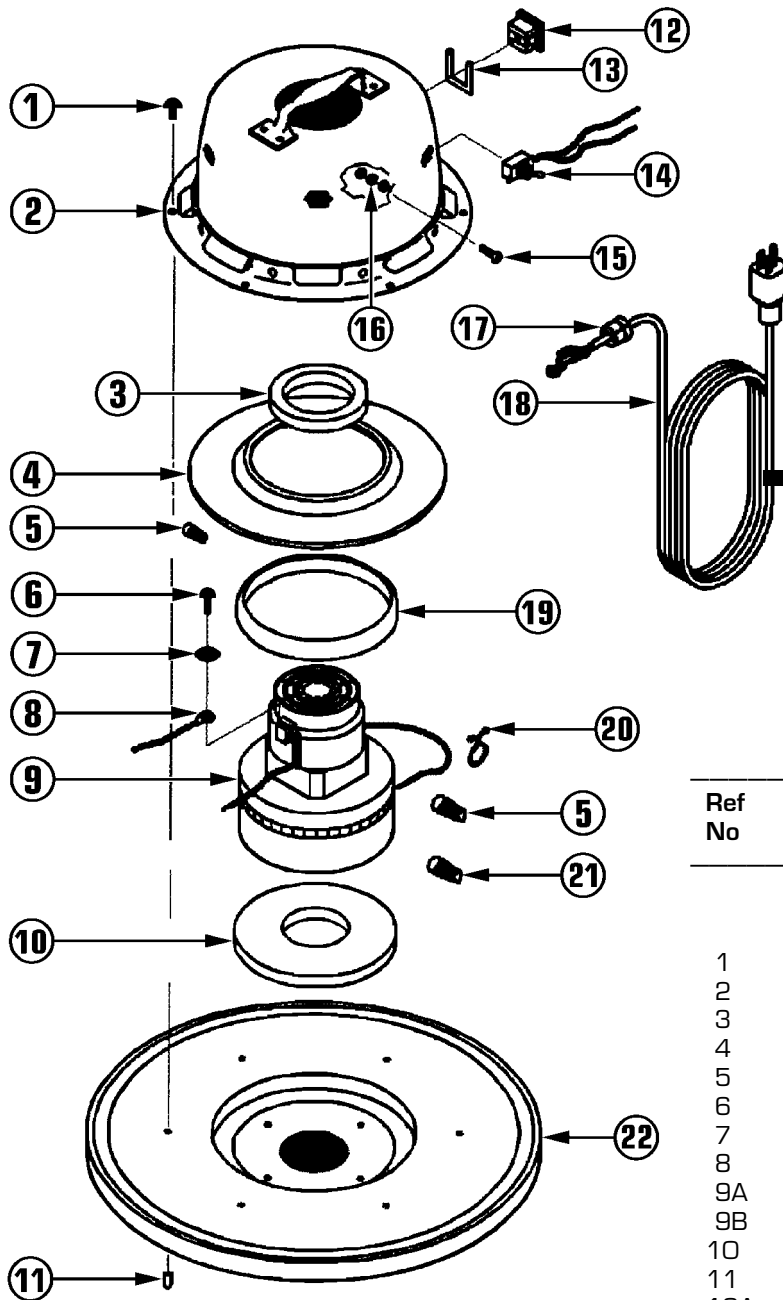

20 GALLON RECOVERY TANK

Ref No	Part Description	Qty	Part No
1	Poly Tank Assembly	1	326305
2	Chrome Push Handle	1	315524
3	Steel Washer	3	303909
4	Hold Down Clamps	3	358312
5	Pop Rivet	9	374733
6	Spring Washer	2	374059
7	8" Wheels	2	369004
8	"X" Washer	2	368997
9	Hub Cap	2	319317
10	1/4-20 X 1 1/2" Rd Screws	10	360848
11	Handle Brackets	4	328111
12	Plastic Caster Sockets	2	371750
13	3" Swivel Casters	2	314056
14	Guard for Gate Valve	1	314064
15	Gate Valve Gasket	2	307602
16	Gate Valve w/Hose Connector	1	318442
17	Large Nut	1	306789
18	Inlet Fitting	1	325406
19	Tool Caddy (Optional)	1	354201

#10

MOTOR HEAD REPLACEMENT PARTS LIST

1.3 HP BY-PASS MOTOR HEAD (14" & 16")

Ref No	Part Description	Qty	Part No
	14" Motor Head Assembly	1	329894
	16" Motor Head Assembly	1	329843
1	#12 X 1/2" Screw	6	314595
2	Dome Assembly	1	326674
3	Top Motor Gasket	1	364940
4	Motor Holddown	1	315737
5	Yellow Wire Connector	2	350648
6	#10-32 X .31 Screw	1	393258
7	#12 Internal Tooth Lockwasher	3	364037
8	Ground Wire w/Terminals	1	307440
9A	115 Volt, 1 1/4 HP Motor	1	337757
9B	230 Volt, 1 1/4 HP Motor	1	338257
10	Circle Gasket	1	378607
11	Screw Protector	6	341649
12A	115 Volt Convenience Outlet	1	341746
12B	230 Volt Convenience Outlet	1	321495
13	Retainer Clip	1	341932
14	Switch Assembly	1	306940
15	#10-24 X 3/4" Screw	1	337315
16	#10-24 Hex Nut w/Lockwasher	3	331201
17	Strain Relief	1	434299
18	30 Ft, 18/3 Line Cord	1	318647
19	Circle Gasket	1	303011
20	Purse Lock	1	365483
21	Orange Wire Connector	1	398985
22A	16" Cover Assembly	1	326275
22B	14" Cover Assembly	1	329762