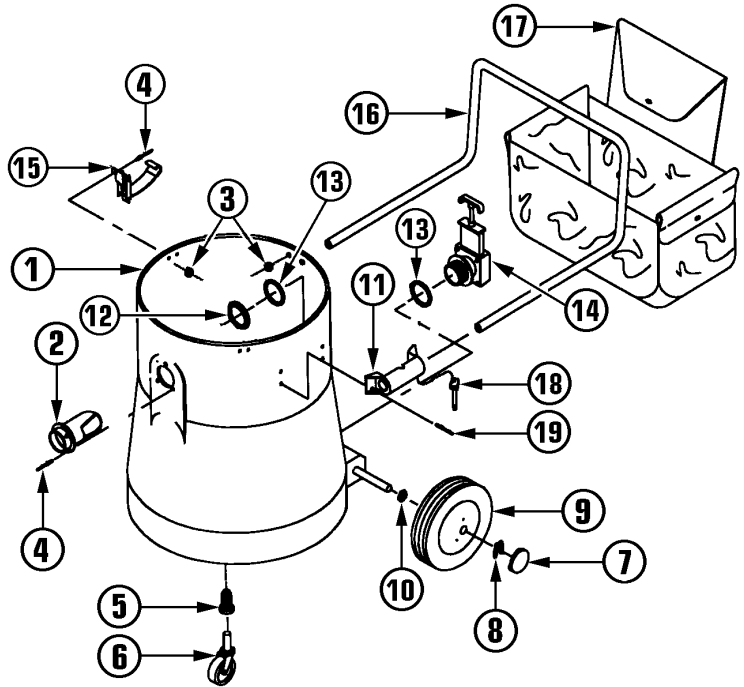

8, 15, & 20 GALLON POLY TANK REPLACEMENT PARTS LIST

8 GALLON RECOVERY TANK

Ref No	Part Description	Qty	Part No
1	Poly Tank w/o Casters	1	372560
2	Inlet Fitting	1	325406
3	Steel Washer	9	303909
4	Pop Rivet	3	415472
5	2 1/2" Ball Bearing Casters	4	307408
6	Plastic Caster Socket	4	371750
7	Hold Down Clamp	3	358312
8	Pop Rivet	6	374733

15 GALLON RECOVERY TANK

Ref No	Part Description	Qty	Part No
1	Poly Tank Assembly	1	375640
2	Inlet Fitting	1	325406
3	Steel Washer	3	303909
4	Pop Rivet	3	415472
5	Plastic Caster Sockets	2	371750
6	2 1/2" Ball Bearing Casters	2	307408
7	Hub Cap	2	319317
8	"X" Washer	2	368997
9	8" Wheel w/Hub	2	330396
10	Spring Washer	2	374059
11	Handle Bracket	2	376949
12	Large Nut	1	306789
13	Gate Valve Gasket	2	307602
14	Gate Valve	1	319260
15	Hold Down Clamps	3	358312
16	Chrome Push Handle	1	376906
17	Tool Caddy	1	319198
18	Speed Pin & Ring Assy	2	385182
19	Pop Rivet	14	374733

20 GALLON RECOVERY TANK

Ref No	Part Description	Qty	Part No
1	Poly Tank Assembly	1	326305
2	Chrome Push Handle	1	315524
3	Steel Washer	3	303909
4	Hold Down Clamps	3	358312
5	Pop Rivet	9	374733
6	Spring Washer	2	374059
7	8" Wheels	2	369004
8	"X" Washer	2	368997
9	Hub Cap	2	319317
10	1/4-20 X 1 1/2" Rd Screws	10	360848
11	Handle Brackets	4	328111
12	Plastic Caster Sockets	2	371750
13	3" Swivel Casters	2	314056
14	Guard for Gate Valve	1	314064
15	Gate Valve Gasket	2	307602
16	Gate Valve w/Hose Connector	1	318442
17	Large Nut	1	306789
18	Inlet Fitting	1	325406
19	Tool Caddy (Optional)	1	354201