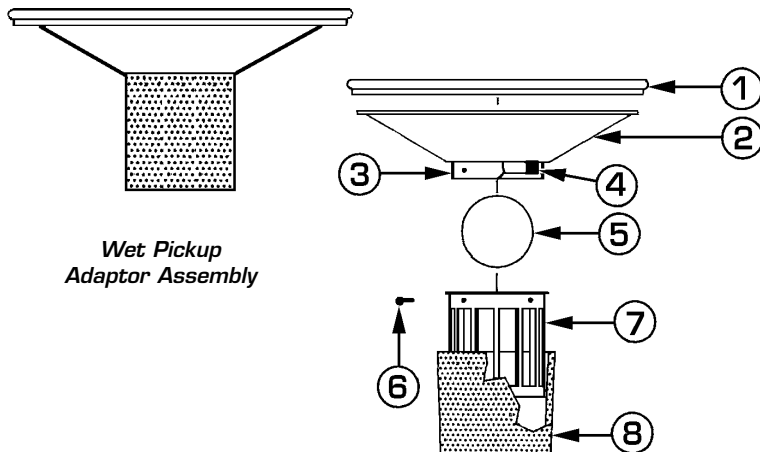

WET PICKUP ADAPTOR REPLACEMENT PARTS LIST

Ref No	Part Description	Qty	Part No
	Wet Pickup Adapter Assy	1	377295
1	Sealing Gasket	1	376027
2	Wet Pan w/Filter Support and Gaskets	1	371742
3	Filter Support Cup	1	377791
4	Ball Neoprene Gasket	1	338567
5	Float Ball	1	338133
6	Screw	2	309710
7	Plastic Float Cage	1	377775
8	Foam Charcoal Sleeve	1	365300