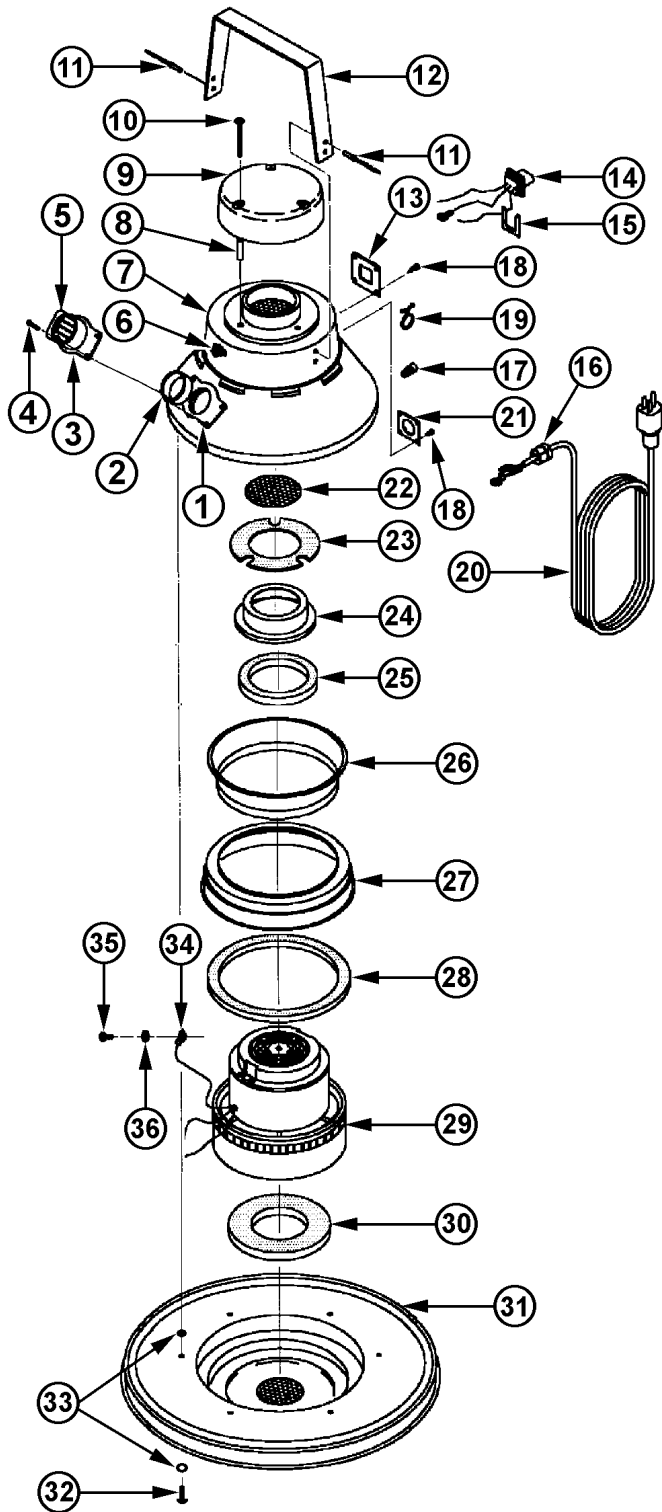

#15 MOTOR HEAD REPLACEMENT PARTS LIST

2¹/₄ HP BY-PASS MOTOR HEAD

Ref No	Part Description	Qty	Part No
	14" Motor Head Assembly	1	369942C
	16" Motor Head Assembly	1	369543C
1	Exhaust Connector Gasket	1	364606
2	Flat Gasket	1	368008
3	Air Deflector Exhaust	1	367958
4	Tubular Rivets	4	348538
5	Exhaust Connector w/Pins	1	364665
6	Switch	1	324140
7	Dome Assembly	1	367818
8	Steel Spacer	3	367842
9	Dome Cover	1	367850
10	#10-24 X 1³/₄" Screw	3	366676
11	Handle Pop Rivets	4	318906
12	Carrying Handle	1	367834
13	Receptacle Mounting Plate	1	367990
14A	115 Volt Convenience Outlet	1	341746
14B	230 Volt Convenience Outlet	1	312495
15	Retainer Clip	1	341932
16	Strain Relief	1	434299
17	Yellow Wire Connector	4	350648
18	#6-32 X 1¹/₄" Screw	8	349402
19	Large Purse Lock	2	365483
20	30 Ft, 14/3 Line Cord	1	312789
21	Strain Relief Mounting Plate	1	367982
22	Disc Screen	1	367893
23	Pyrell Gasket	1	367885
24	Air Conductor Spinning	1	367974
25	Top Motor Gasket	1	317446
26	Motor Holddown Spinning	1	367915
27	Air Collector Assembly	1	367931
28	Flat Gasket	1	379158
29A	115 Volt, 2¹/₄ HP Motor	1	304301
29B	230 Volt, 2¹/₄ HP Motor	1	311987
30	Motor Gasket	1	378607
31A	16" Cover Assembly	1	373184
31B	14" Cover Assembly	1	373192
32	#10-24 X 1¹/₂" Screw	6	372633
33	#12 Internal Tooth Lockwasher	2	364037
34	Electrical Terminal	1	319724
35	#10-24 X 3³/₄" Screw	1	337315
36	#10-24 Hex Nut w/Lockwasher	3	331201