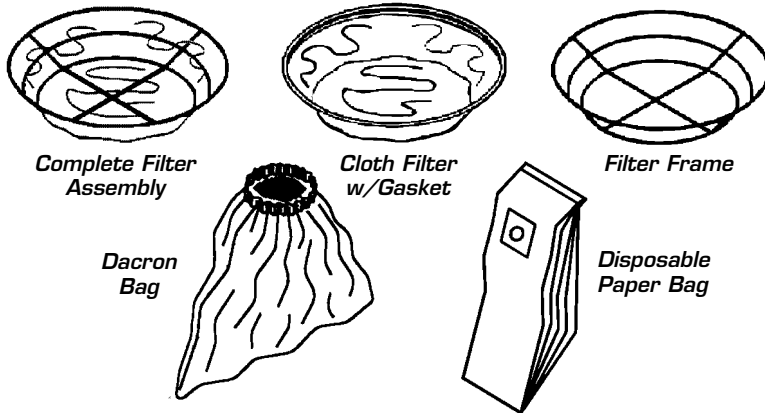

Part Description	Part No
Complete Dry Filter Assembly	378461
Filter Frame Assembly	371696
Cloth Filter w/Gasket	371580
Dacron Clog-Proof Bag	300888
Disposable Paper Bags-5/Pk (8 Gal)	330353
Disposable Paper Bags-5/Pk (15 & 20 Gal)	384496