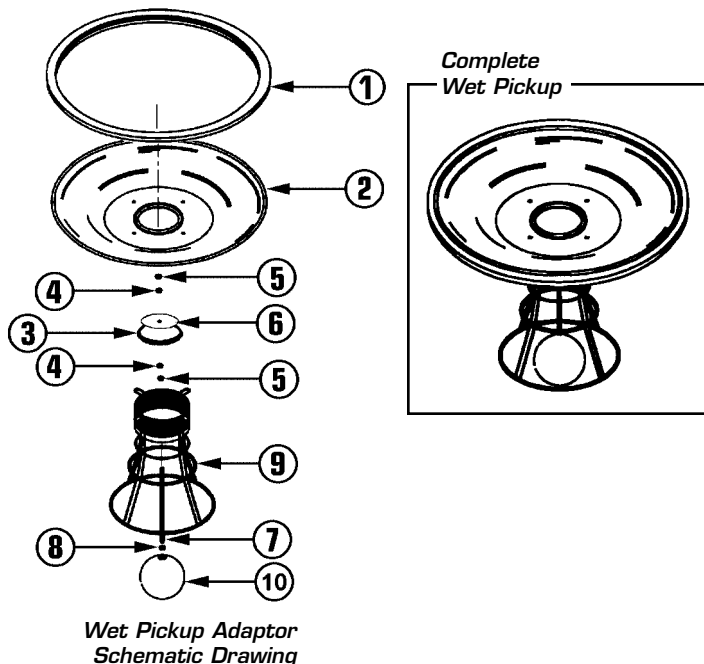

* Without Dolly

*Without Dolly

DRY FILTERS, PAPER FILTER BAGS & WET PICKUP ADAPTOR PARTS LIST

DRY FILTERS & DISPOSABLE PAPER FILTER BAGS

Parts Description	Qty	Part No
Complete Filter Assembly		
Fits - 14" Dia, 3 1/2 Gal Recovery Tank	1	306428
Fits - 14" Dia, 5 Gal Recovery Tank	1	306436
Fits - 16" Dia, 10 & 15 Gal Recovery Tank	1	306444
Cloth Filter w/Gasket		
Fits - 14" Dia, 3 1/2 Recovery Gallon Tank	1	306452
Fits - 14" Dia, 5 Gal Recovery Tank	1	306460
Fits - 16" Dia, 10 & 15 Gal Recovery Tank	1	306479
Filter Frame Only		
Fits - 14" Dia, 3 1/2 Gal Recovery Tank	1	304158
Fits - 14" Dia, 5 Gal Recovery Tank	1	304123
Fits - 16" Dia, 10 & 15 Gal Recovery Tank	1	304107
Disposable Paper Bag (5/Pk)		
Fits - 14" Dia, 3 1/2 Gal Recovery Tank	1	384453
Fits - 14" Dia, 5 Gal Recovery Tank	1	366447
Fits - 16" Dia, 10 Gal Recovery Tank	1	330353
Fits - 16" Dia, 15 Gallon Tank	1	328065

WET PICKUP ADAPTORS

Ret No	Part Description	Qty	Part No
	Complete 14" Wet Pickup Adaptor	1	305979
	Complete 16" Wet Pickup Adaptor	1	305987
1A	14" Rubber Gasket	1	376035
1B	16" Rubber Gasket	1	376027
2A	14" Float Pan Adaptor	1	312231
2B	16" Float Pan Adaptor	1	312193
3	Plate Gasket	1	374644
4	Spring Washer	2	372994
5	Ring Retainer	2	372986
6	Aluminum Valve Plate	1	375322
7	Float Spacer Rod	1	372943
8	1/4- 20 Hex Nut w/Lock Washer	1	338966
9	Float Cage Assy (4 thur 10)	1	372900
10	Float Ball w/Hex Nut	1	378003