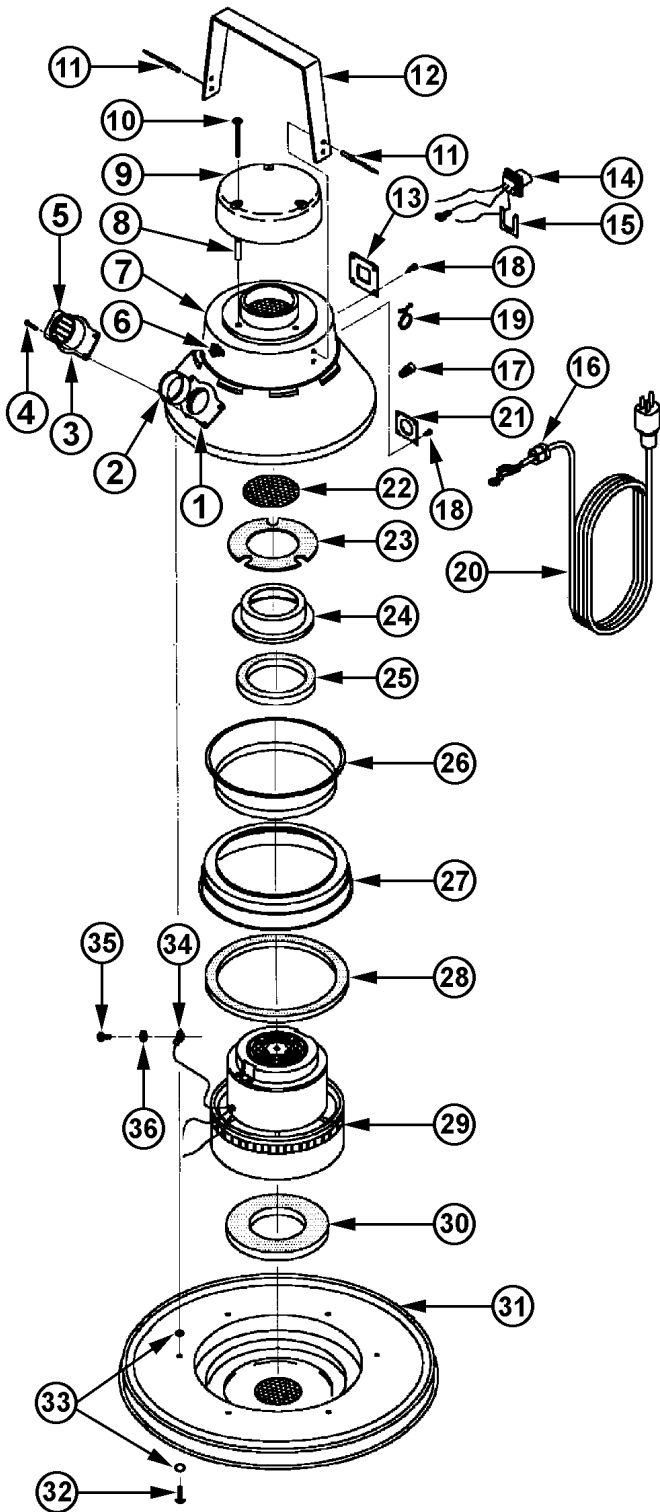

#15 MOTOR HEAD REPLACEMENT PARTS LIST

2¹/₄ HP BY-PASS MOTOR HEAD

Ref No	Part Description	Qty	Part No
	14" Motor Head Assembly	1	369942C
	16" Motor Head Assembly	1	369543C
1	Exhaust Connector Gasket	1	364606
2	Flat Gasket	1	368008
3	Air Deflector Exhaust	1	367958
4	Tubular Rivets	4	348538
5	Exhaust Connector w/Pins	1	364665
6	Switch	1	324140
7	Dome Assembly	1	367818
8	Steel Spacer	3	367842
9	Dome Cover	1	367850
10	#10-24 X 1³/₄" Screw	3	366676
11	Handle Pop Rivets	4	318906
12	Carrying Handle	1	367834
13	Receptacle Mounting Plate	1	367990
14A	115 Volt Convenience Outlet	1	341746
14B	230 Volt Convenience Outlet	1	312495
15	Retainer Clip	1	341932
16	Strain Relief	1	434299
17	Yellow Wire Connector	4	350648
18	#6-32 X 1¹/₄" Screw	8	349402
19	Large Purse Lock	2	365483
20	30 Ft, 14/3 Line Cord	1	312789
21	Strain Relief Mounting Plate	1	367982
22	Disc Screen	1	367893
23	Pyrell Gasket	1	367885
24	Air Conductor Spinning	1	367974
25	Top Motor Gasket	1	317446
26	Motor Holddown Spinning	1	367915
27	Air Collector Assembly	1	367931
28	Flat Gasket	1	379158
29A	115 Volt, 2¹/₄ HP Motor	1	304301
29B	230 Volt, 2¹/₄ HP Motor	1	311987
30	Motor Gasket	1	378607
31A	16" Cover Assembly	1	373184
31B	14" Cover Assembly	1	373192
32	#10-24 X 1¹/₂" Screw	6	372633
33	#12 Internal Tooth Lockwasher	2	364037
34	Electrical Terminal	1	319724
35	#10-24 X 1³/₄" Screw	1	337315
36	#10-24 Hex Nut w/Lockwasher	3	331201