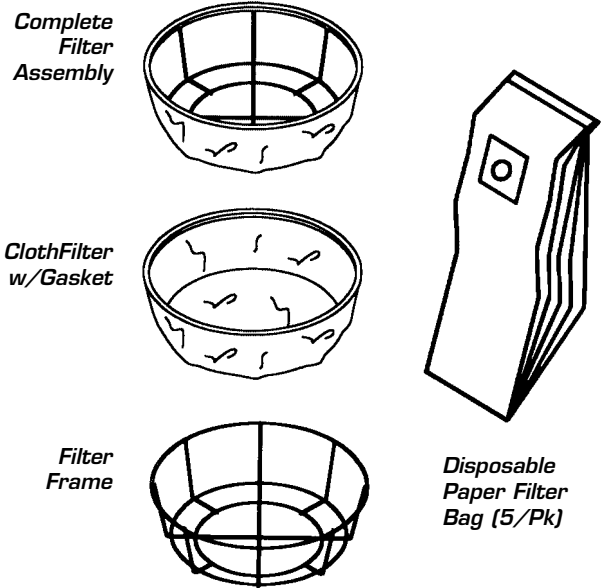

* Without Dolly

*Without Dolly

DRY FILTERS, PAPER FILTER BAGS & WET PICKUP ADAPTOR PARTS LIST

DRY FILTERS & DISPOSABLE PAPER FILTER BAGS

Parts Description	Qty	Part No
Complete Filter Assembly		
Fits - 14" Dia, 3 1/2 Gal Recovery Tank	1	306428
Fits - 14" Dia, 5 Gal Recovery Tank	1	306436
Fits - 16" Dia, 10 & 15 Gal Recovery Tank	1	306444
Cloth Filter w/Gasket		
Fits - 14" Dia, 3 1/2 Recovery Gallon Tank	1	306452
Fits - 14" Dia, 5 Gal Recovery Tank	1	306460
Fits - 16" Dia, 10 & 15 Gal Recovery Tank	1	306479
Filter Frame Only		
Fits - 14" Dia, 3 1/2 Gal Recovery Tank	1	304158
Fits - 14" Dia, 5 Gal Recovery Tank	1	304123
Fits - 16" Dia, 10 & 15 Gal Recovery Tank	1	304107
Disposable Paper Bag (5/Pk)		
Fits - 14" Dia, 3 1/2 Gal Recovery Tank	1	384453
Fits - 14" Dia, 5 Gal Recovery Tank	1	366447
Fits - 16" Dia, 10 Gal Recovery Tank	1	330353
Fits - 16" Dia, 15 Gallon Tank	1	328065

WET PICKUP ADAPTORS

Ret No	Part Description	Qty	Part No
	Complete 14" Wet Pickup Adaptor	1	305979
	Complete 16" Wet Pickup Adaptor	1	305987
1A	14" Rubber Gasket	1	376035
1B	16" Rubber Gasket	1	376027
2A	14" Float Pan Adaptor	1	312231
2B	16" Float Pan Adaptor	1	312193
3	Plate Gasket	1	374644
4	Spring Washer	2	372994
5	Ring Retainer	2	372986
6	Aluminum Valve Plate	1	375322
7	Float Spacer Rod	1	372943
8	1/4- 20 Hex Nut w/Lock Washer	1	338966
9	Float Cage Assy (4 thur 10)	1	372900
10	Float Ball w/Hex Nut	1	378003