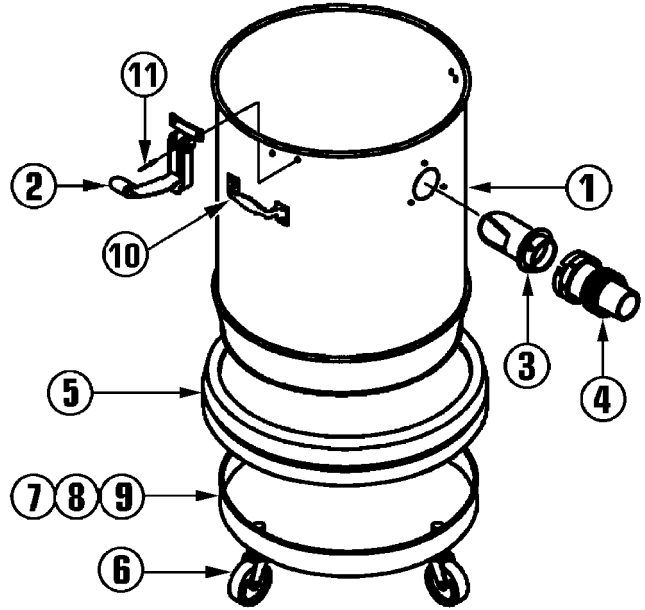

**3 1/2 & 7 GALLON RECOVERY
4 CASTER (14" DIA)**

**STEEL TANKS
REPLACEMENT PARTS LIST**

Ref No	Part Description	Qty	Part No
1A	#6/3 1/2 Gal CRS Tank Assy*	1	329592
1B	#6/3 1/2 Gal SS Tank Assy*	1	364517
1C	#10/7 Gal CRS Tank Assy*	1	325988
1D	#10/7 Gal SS Tank Assy*	1	325945
2	Holddown Clamps	3	358312
3	Inlet Fitting	1	325406
4A	1 1/4" Hose Connector	1	349534
4B	1 1/2" Hose Connector	1	349445
5	Vinyl Bumper	1	318272
6	2 1/2" Swivel Casters	4	307408
7	14" Ring Dolly	1	308234
8	#10-24 X 1 1/2" Screw	2	380938
9	#10-24 X 1 1/2" Hex Nut	2	381004
10	Lift Handles (5 Gal)	2	484091
11	Pop Rivets	3	318906
N/S	Drain Cap w/Chain (#6 & 3 1/2 Gal SS)	1	348309
N/S	Drain Valve (#10 & 7 Gal SS Tank Only)	1	441457

**12 & 16 GALLON RECOVERY
GLIDEMOBILE (16" DIA)**

Ref No	Part Description	Qty	Part No
1A	#15/12 Gal CRS Tank Assy*	1	326143
1B	#15/12 Gal SS Tank Assy*	1	326100
1C	#20/16 Gal CRS Tank Assy*	1	325457
1D	#20/16 Gal SS Tank Assy*	1	325511
2	Push Handle	1	376906
3	Tool Caddy	1	319198
4	Handle Brackets	2	376949
5	Speed Pin Assembly	2	385182
6	Pop Rivets	4	318906
7	Holddown Clamps	3	358312
8	8" Wheels	2	330396
9	Chrome Hub Caps	2	319317
10	1/2" Palnut	2	319619
11	1/2" Flat Steel Washer	4	315435
12	Complete Glidemobile Dolly	1	382590
13	1/4-20 X 1 1/4" Bolt	1	345555
14	1/4-20 Hex Nut	1	338966
15	2 1/2" Swivel Caster	2	307408
16A	1 1/4" Hose Connector	1	349534
16B	1 1/2" Hose Connector	1	349445
17	Inlet Fitting	1	325406
18	Drain Valve (SS Tank Only)	1	379980
19	Circle Gasket (SS Tank Only)	1	378720