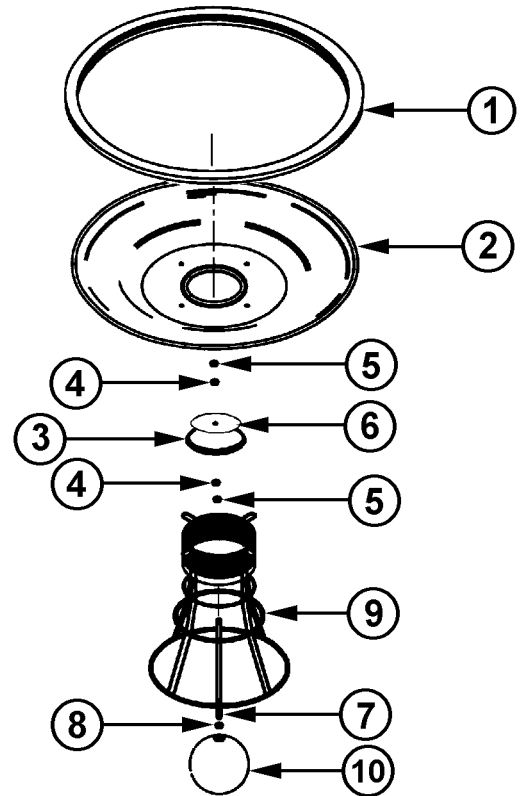

**3005
ADAPTOR**

(FITS 35 - 65 GALLON DRUMS)

Ref No	Part Description	Qty	Part No
1	Elbow Divertor Assembly	1	350613
2	Lift Handles	2	305502
3	Holdown Clamps	3	358312
4	Drum Adaptor w/o Hardware	1	350524
5	Gasket	1	350559
6	Ext Fitting Assembly	1	350575
7	2" Hose Connector	1	360473

16" DRY FILTER ASSEMBLY

Part Description	Qty	Part No
Complete Dry Filter Assembly	1	306444
Cloth Filter w/Gasket	1	306479
Wire Filter Frame Only	1	304107

16" WET PICK-UP ADAPTOR

Ret No	Part Description	Qty	Part No
	Complete 16" Wet Pickup Adaptor	1	305987
1	16" Rubber Gasket	1	376027
2	16" Float Pan Adaptor	1	386081
3	Plate Gasket	1	374644
4	Spring Washer	2	372994
5	Ring Retainer	2	372986
6	Aluminum Valve Plate	1	375322
7	Float Spacer Rod	1	372943
8	1/4-20 Hex Nut w/Lock Washer	1	338966
9	Float Cage Assy (4 thur 10)	1	372900
10	Float Ball w/Hex Nut	1	346756

#12 MOTOR HEAD REPLACEMENT PARTS LIST (14" & 16" DIA)

2 HP BY-PASS MOTOR HEAD

Ref No	Part Description	Qty	Part No
	14" Motor Head Assembly	1	318973
	16" Motor Head Assembly	1	318930
1	#10-24 X 1" Screw	4	335169
2	Flat Washer	6	322164
3	Dome Cover w/Handle	1	363057
4	Nylon Spacer	4	332186
5	Dome Assembly	1	320137
6	#10 X .62 Screw	2	306606
7	Nylon Spacer	2	365084
8	#10-32 X .31 Screw	1	393258
9	#12 Int. Tooth Lockwasher	3	364037
10a	115 Volt, 2 HP Motor	1	389684
10b	230 Volt, 2 HP Motor	1	389692
11	Retainer Cup	1	341932
12a	115 Volt Convenience Outlet	1	341746
12b	230 Volt Convenience Outlet	1	312495
13	Switch Assembly	1	324140
14	#10-24 Hex Nut w/Lockwasher	4	313815
15	#12-14 X 1/2" Screw	6	314595
16	#10-24 X 3/4" Screw	1	337315
17	30 Ft - 16/3 Power Cord	1	306819
18	Strain Relief	1	434299
19	Motor Holddown	1	396559
20	Chimney Gasket	2	387673
21	Purse Lock	1	365483
22	Circle Gasket	1	378607
23	Yellow Wire Connector	4	350648
24	Grounding Wire	1	307440
25a	14" Cover Assembly	1	320110
25b	16" Cover Assembly	1	317888
26	Screw Protector	6	341649