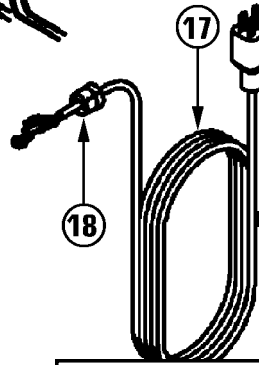

#12 MOTOR HEAD REPLACEMENT PARTS LIST (14" & 16" DIA)

2 HP BY-PASS MOTOR HEAD

Ref No	Part Description	Qty	Part No
	14" Motor Head Assembly	1	318973
	16" Motor Head Assembly	1	318930
1	#10-24 X 1" Screw	4	335169
2	Flat Washer	6	322164
3	Dome Cover w/Handle	1	363057
4	Nylon Spacer	4	332186
5	Dome Assembly	1	320137
6	#10 X .62 Screw	2	306606
7	Nylon Spacer	2	365084
8	#10-32 X .31 Screw	1	393258
9	#12 Int. Tooth Lockwasher	3	364037
10a	115 Volt, 2 HP Motor	1	389684
10b	230 Volt, 2 HP Motor	1	389692
11	Retainer Cup	1	341932
12a	115 Volt Convenience Outlet	1	341746
12b	230 Volt Convenience Outlet	1	312495
13	Switch Assembly	1	324140
14	#10-24 Hex Nut w/Lockwasher	4	313815
15	#12-14 X 1/2" Screw	6	314595
16	#10-24 X 3/4" Screw	1	337315
17	30 Ft - 16/3 Power Cord	1	306819
18	Strain Relief	1	434299
19	Motor Holddown	1	396559
20	Chimney Gasket	2	387673
21	Purse Lock	1	365483
22	Circle Gasket	1	378607
23	Yellow Wire Connector	4	350648
24	Grounding Wire	1	307440
25a	14" Cover Assembly	1	320110
25b	16" Cover Assembly	1	317888
26	Screw Protector	6	341649