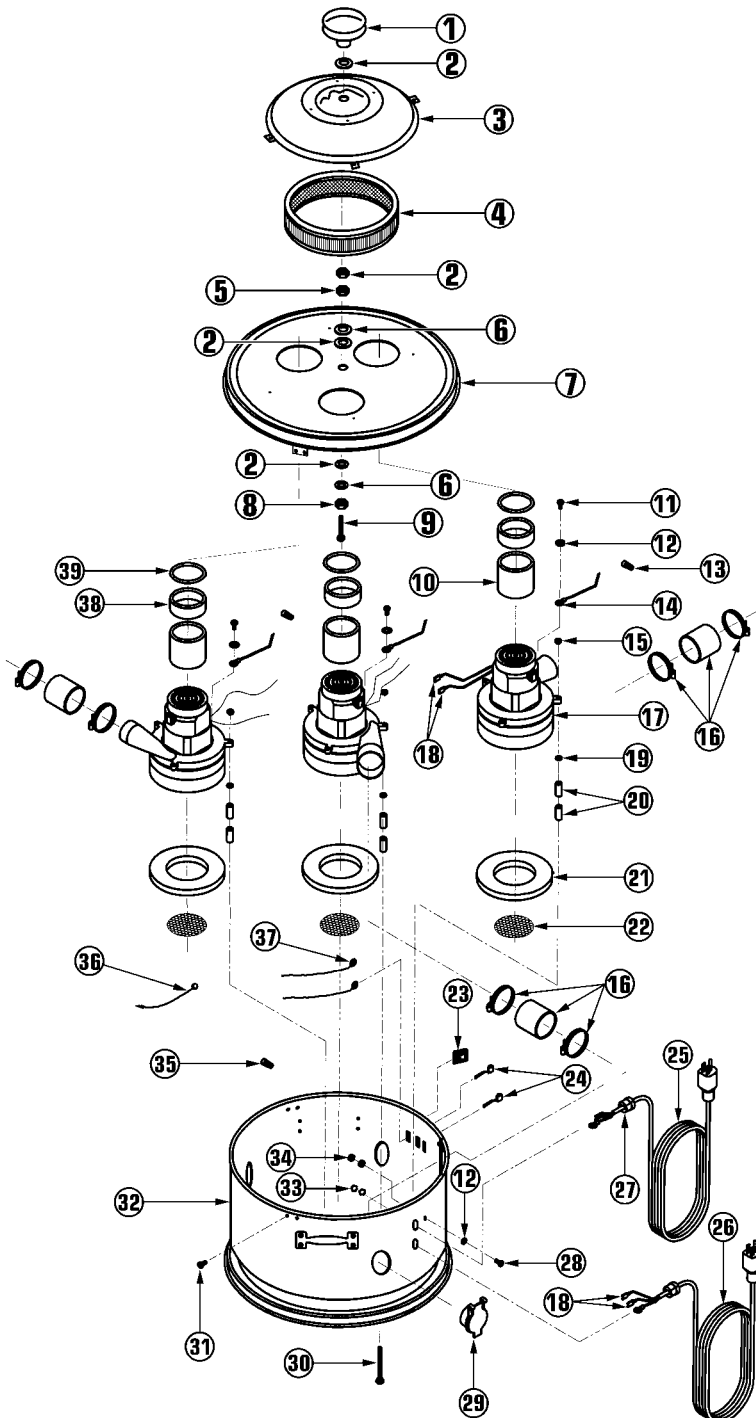

#40 MOTOR HEAD REPLACEMENT PARTS LIST

3-1 TANG MOTOR HEAD (16" DIA)

Ref No	Part Description	Qty	Part No
	Motor Head Assembly	1	358509
1	Plastic Knob w/Insert	1	381861
2	Flat Washer	3	380962
3	Top Cover	1	358738
4	Air Filter	1	214868
5	5/16-18 Lock Nut	1	380792
6	5/16" Lock Washer	2	392359
7	16" Flat Cover	1	358681A
8	5/16-18 Hex Nut	2	305480
9	5/16-18 x 4 1/2" Bolt	1	381721
10	Chimney Gasket	3	387673
11	#10 - 32 X .31" Ground Screw	3	393258
12	#12 Int Tooth Lockwasher	4	364037
13	Orange Wire Nut	2	398985
14	#16-1 X 10" Ground Lead w/Term	4	307440
15	1/4- 20 Locknut	9	380784
16	Adaptor Assembly	3	359769
17	1 HP, 115 Volt By Pass Motor	3	392537
18	Slip-On Insulated Terminal	4	394041
19	Steel Washer	9	380970
20	Steel Spacer	18	364983
21	Circle Gasket	3	394300
22	Motor Screen	3	311073
23	20 AMP ON/OFF Rocker Switch	1	360694
24	16 AMP Rocker Switch	2	393754
25	30 Ft, 12/3 Yellow Line Cord	1	358630
26	30 Ft, 18/3 Yellow Line Cord	1	318647
27	Strain Relief	2	434299
28	#10-24 X 3/4" Screw	1	337315
29	Metal Valve	3	358606A
30	.25 - 20 X 3 1/2" Carriage Bolt	9	438073
31	#10 X .62 Screw	6	307483
32	Adaptor Assembly w/Handles	1	366161A
33	1/2" Lock Nut	2	433683
34	#10 - 24 Hex Nut	3	331201
35	Large Tan Wire Nut	2	358827
36	#16-1 X 10" Electrical Wire	4	307440
37	#16 X 6" Switch Lead w/Terminal	2	351202
38	Circle Gasket	3	364940
39	Circle Gasket	3	317926