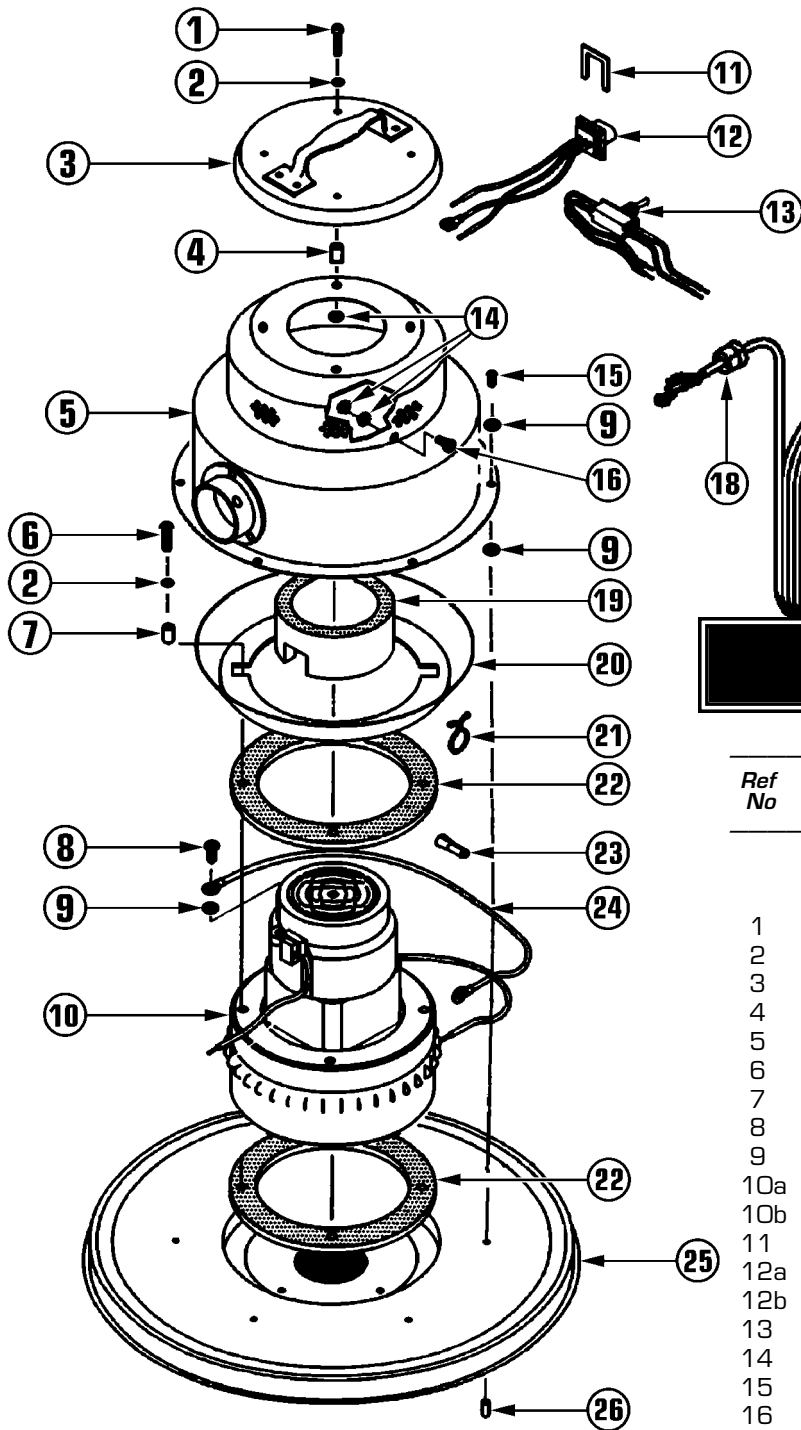

**3005
ADAPTOR**

(FITS 35 - 65 GALLON DRUMS)

Ref No	Part Description	Qty	Part No
1	Elbow Divertor Assembly	1	350613
2	Lift Handles	2	305502
3	Holdown Clamps	3	358312
4	Drum Adaptor w/o Hardware	1	350524
5	Gasket	1	350559
6	Ext Fitting Assembly	1	350575
7	2" Hose Connector	1	360473

16" DRY FILTER ASSEMBLY

Part Description	Qty	Part No
Complete Dry Filter Assembly	1	306444
Cloth Filter w/Gasket	1	306479
Wire Filter Frame Only	1	304107

16" WET PICK-UP ADAPTOR

Ret No	Part Description	Qty	Part No
	Complete 16" Wet Pickup Adaptor	1	305987
1	16" Rubber Gasket	1	376027
2	16" Float Pan Adaptor	1	386081
3	Plate Gasket	1	374644
4	Spring Washer	2	372994
5	Ring Retainer	2	372986
6	Aluminum Valve Plate	1	375322
7	Float Spacer Rod	1	372943
8	1/4-20 Hex Nut w/Lock Washer	1	338966
9	Float Cage Assy (4 thur 10)	1	372900
10	Float Ball w/Hex Nut	1	346756

#12 MOTOR HEAD REPLACEMENT PARTS LIST (14" & 16" DIA)

2 HP BY-PASS MOTOR HEAD

Ref No	Part Description	Qty	Part No
	14" Motor Head Assembly	1	318973
	16" Motor Head Assembly	1	318930
1	#10-24 X 1" Screw	4	335169
2	Flat Washer	6	322164
3	Dome Cover w/Handle	1	363057
4	Nylon Spacer	4	332186
5	Dome Assembly	1	320137
6	#10 X .62 Screw	2	306606
7	Nylon Spacer	2	365084
8	#10-32 X .31 Screw	1	393258
9	#12 Int. Tooth Lockwasher	3	364037
10a	115 Volt, 2 HP Motor	1	389684
10b	230 Volt, 2 HP Motor	1	389692
11	Retainer Cup	1	341932
12a	115 Volt Convenience Outlet	1	341746
12b	230 Volt Convenience Outlet	1	312495
13	Switch Assembly	1	324140
14	#10-24 Hex Nut w/Lockwasher	4	313815
15	#12-14 X 1/2" Screw	6	314595
16	#10-24 X 3/4" Screw	1	337315
17	30 Ft - 16/3 Power Cord	1	306819
18	Strain Relief	1	434299
19	Motor Holddown	1	396559
20	Chimney Gasket	2	387673
21	Purse Lock	1	365483
22	Circle Gasket	1	378607
23	Yellow Wire Connector	4	350648
24	Grounding Wire	1	307440
25a	14" Cover Assembly	1	320110
25b	16" Cover Assembly	1	317888
26	Screw Protector	6	341649