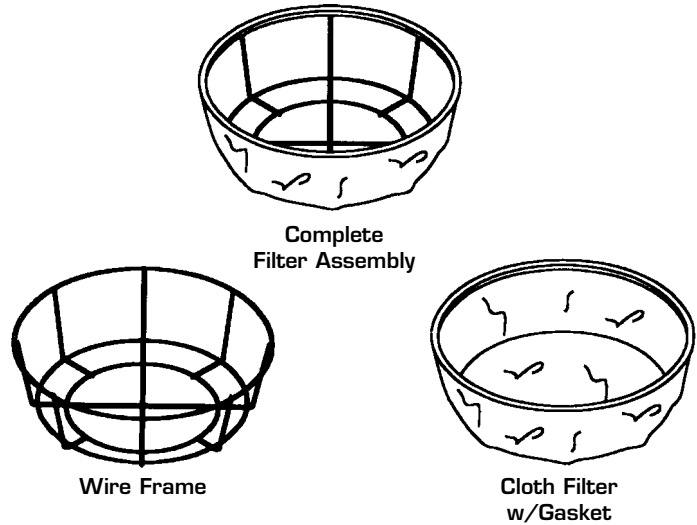

DRUM ADAPTOR, DRY FILTERS & WET ADAPTOR REPLACEMENT PARTS LIST

**3003
ADAPTOR**

(FITS 55 GALLON DRUM)

Ref No	Part Description	Qty	Part No
1	Lift Handles	2	305502
2	Adaptor Ring	1	347353
3	Gasket	1	320560
4	Inlet Fitting	1	356298
5	Elbow Hose Connector	1	341983

**3005
ADAPTOR**

(FITS 35 - 65 GALLON DRUMS)

Ref No	Part Description	Qty	Part No
1	Elbow Divertor Assembly	1	350613
2	Lift Handles	2	305502
3	Holdown Clamps	3	358312
4	Drum Adaptor w/o Hardware	1	350524
5	Gasket	1	350559
6	Ext Fitting Assembly	1	350575
7	2" Hose Connector	1	360473

16" DRY FILTER ASSEMBLY

Part Description	Qty	Part No
Complete Dry Filter Assembly	1	306444
Cloth Filter w/Gasket	1	306479
Wire Filter Frame Only	1	304107

16" WET PICK-UP ADAPTOR

Ret No	Part Description	Qty	Part No
	Complete 16" Wet Pickup Adaptor	1	305987
1	16" Rubber Gasket	1	376027
2	16" Float Pan Adaptor	1	386081
3	Plate Gasket	1	374644
4	Spring Washer	2	372994
5	Ring Retainer	2	372986
6	Aluminum Valve Plate	1	375322
7	Float Spacer Rod	1	372943
8	1/4-20 Hex Nut w/Lock Washer	1	338966
9	Float Cage Assy (4 thur 10)	1	372900
10	Float Ball w/Hex Nut	1	346756