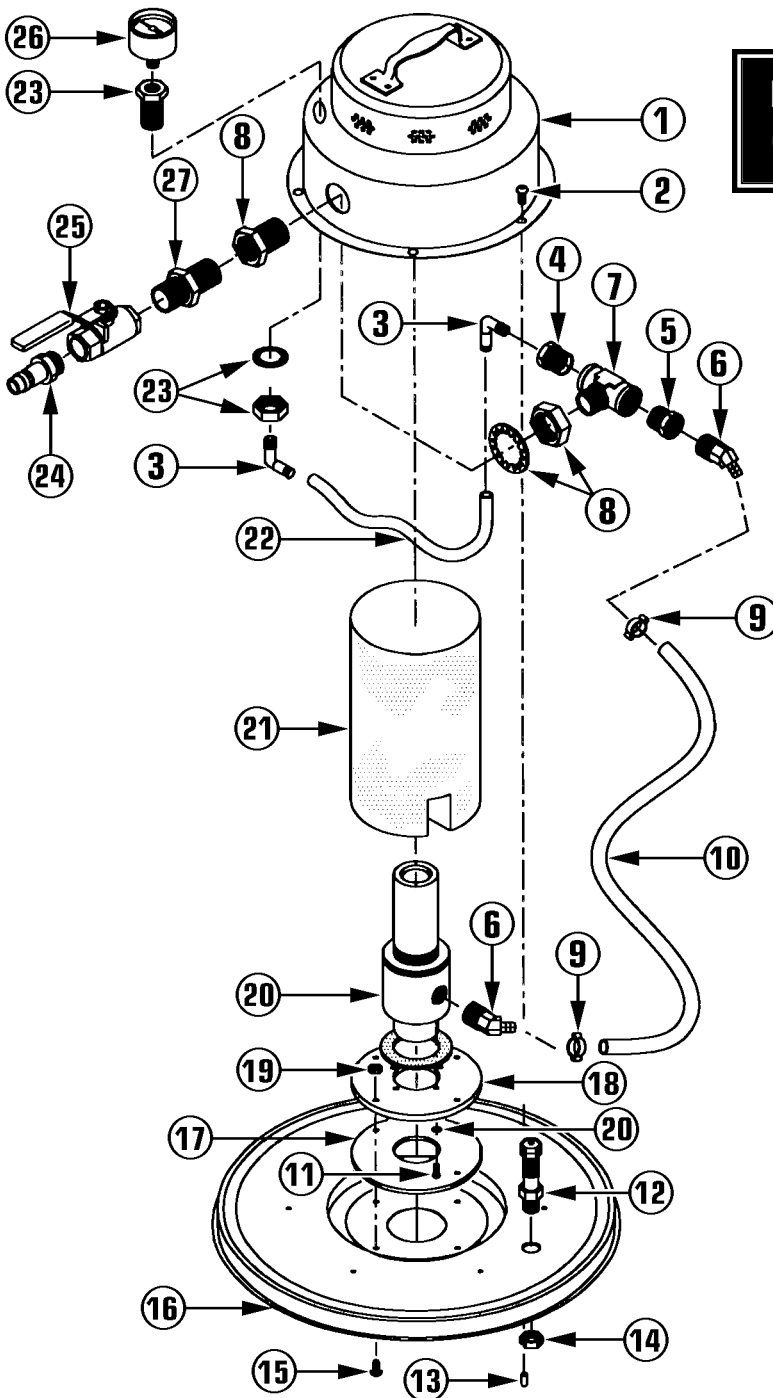

AIR-OPERATED HEAD REPLACEMENT PARTS LIST

NON-ELECTRIC COMPRESSED AIR (12" & 16" DIA)

Ref No	Part Description	Qty	Part No
	16" Air-Operated Head Assy	1	304913
	12" Air-Operated Head Assy	1	368563
1	Dome Assembly	1	304077
2	#12-14 X 1/2" Screw	6	314595
3	1/8" NPT Elbow Fitting	2	304395
4	1/2" to 1/8" Reducer	1	304298
5	1/2" to 3/8" Reducer	1	359947
6	45 Deg Barber Connector	2	304679
7	1/2" Tee Fitting	1	304379
8	1/2" NPT Bulk Head	1	304115
9	5/8" Hose Clamp	2	304948
10	3/8" High Pressure Hose	1	304964
11	#10-24 X 1/2" Screw	4	341622
12	Air Relief Valve	1	304883
13	Screw Protector	6	341649
14	Pal Nut	1	307971
15	#10-24 X 5/8" Screw	4	351210
16	16" Cover Assembly	1	362778
16B	12" Cover Assembly	1	302929
17	Circle Gasket	1	394319
18	Mounting Plate	1	304700
19	#10-24 Hex Nut w/lockwasher	4	331201
20	Venturi	2	304506
21	Muffler	1	306096
22	1/4" OD Tubing	1	304492
23	1/8" NPT Bulk Head	1	304093
24	Quick Coupler	1	304484
25	Ball Valve	1	304468
26	0-200 Pressure Gauge	1	304131
27	1/2" Brass Close Nipple Fitting	1	350478
28	Gasket	1	416460
29	#10 Lockwasher	4	380725