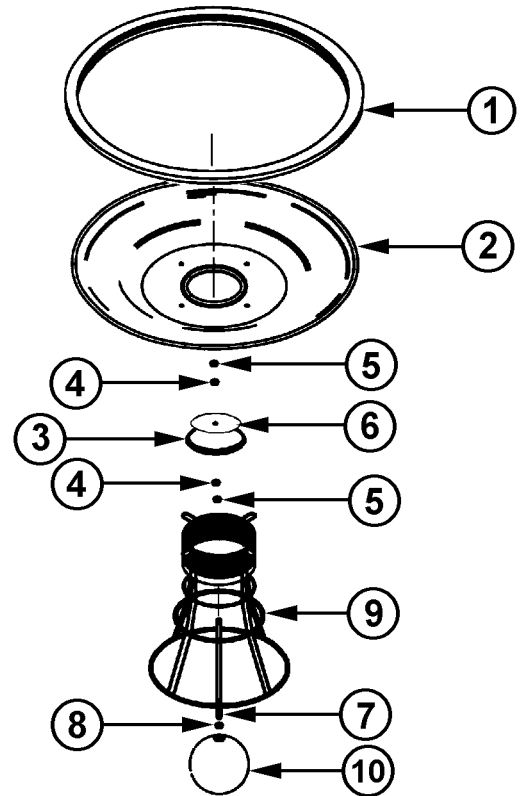

**3005
ADAPTOR**

(FITS 35 - 65 GALLON DRUMS)

Ref No	Part Description	Qty	Part No
1	Elbow Divertor Assembly	1	350613
2	Lift Handles	2	305502
3	Holdown Clamps	3	358312
4	Drum Adaptor w/o Hardware	1	350524
5	Gasket	1	350559
6	Ext Fitting Assembly	1	350575
7	2" Hose Connector	1	360473

16" DRY FILTER ASSEMBLY

Part Description	Qty	Part No
Complete Dry Filter Assembly	1	306444
Cloth Filter w/Gasket	1	306479
Wire Filter Frame Only	1	304107

16" WET PICK-UP ADAPTOR

Ret No	Part Description	Qty	Part No
	Complete 16" Wet Pickup Adaptor	1	305987
1	16" Rubber Gasket	1	376027
2	16" Float Pan Adaptor	1	386081
3	Plate Gasket	1	374644
4	Spring Washer	2	372994
5	Ring Retainer	2	372986
6	Aluminum Valve Plate	1	375322
7	Float Spacer Rod	1	372943
8	1/4-20 Hex Nut w/Lock Washer	1	338966
9	Float Cage Assy (4 thur 10)	1	372900
10	Float Ball w/Hex Nut	1	346756

AIR-OPERATED HEAD REPLACEMENT PARTS LIST

NON-ELECTRIC COMPRESSED AIR (12" & 16" DIA)

Ref No	Part Description	Qty	Part No
	16" Air-Operated Head Assy	1	304913
	12" Air-Operated Head Assy	1	368563
1	Dome Assembly	1	304077
2	#12-14 X 1/2" Screw	6	314595
3	1/8" NPT Elbow Fitting	2	304395
4	1/2" to 1/8" Reducer	1	304298
5	1/2" to 3/8" Reducer	1	359947
6	45 Deg Barber Connector	2	304679
7	1/2" Tee Fitting	1	304379
8	1/2" NPT Bulk Head	1	304115
9	5/8" Hose Clamp	2	304948
10	3/8" High Pressure Hose	1	304964
11	#10-24 X 1/2" Screw	4	341622
12	Air Relief Valve	1	304883
13	Screw Protector	6	341649
14	Pal Nut	1	307971
15	#10-24 X 5/8" Screw	4	351210
16	16" Cover Assembly	1	362778
16B	12" Cover Assembly	1	302929
17	Circle Gasket	1	394319
18	Mounting Plate	1	304700
19	#10-24 Hex Nut w/lockwasher	4	331201
20	Venturi	2	304506
21	Muffler	1	306096
22	1/4" OD Tubing	1	304492
23	1/8" NPT Bulk Head	1	304093
24	Quick Coupler	1	304484
25	Ball Valve	1	304468
26	0-200 Pressure Gauge	1	304131
27	1/2" Brass Close Nipple Fitting	1	350478
28	Gasket	1	416460
29	#10 Lockwasher	4	380725