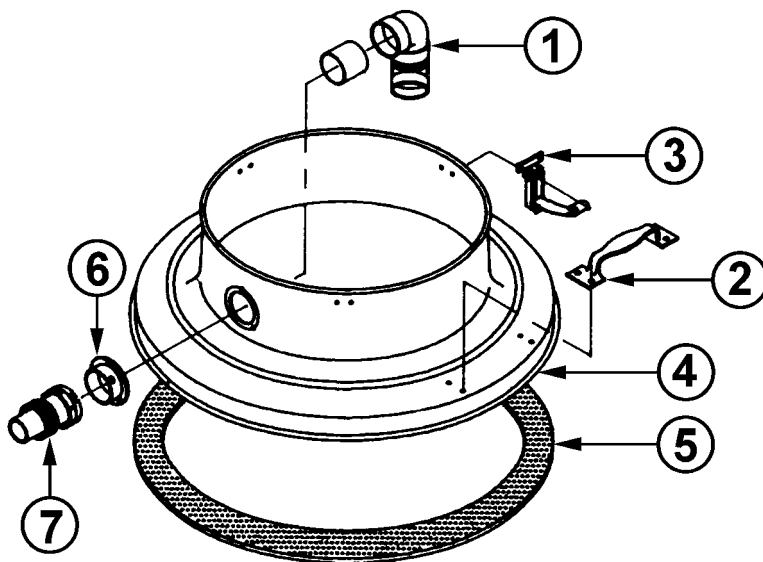

DRUM ADAPTOR, DRY FILTERS & WET ADAPTOR REPLACEMENT PARTS LIST

**3003
ADAPTOR**

(FITS 55 GALLON DRUM)

Ref No	Part Description	Qty	Part No
1	Lift Handles	2	305502
2	Adaptor Ring	1	347353
3	Gasket	1	320560
4	Inlet Fitting	1	356298
5	Elbow Hose Connector	1	341983

**3005
ADAPTOR**

(FITS 35 - 65 GALLON DRUMS)

Ref No	Part Description	Qty	Part No
1	Elbow Divertor Assembly	1	350613
2	Lift Handles	2	305502
3	Holdown Clamps	3	358312
4	Drum Adaptor w/o Hardware	1	350524
5	Gasket	1	350559
6	Ext Fitting Assembly	1	350575
7	2" Hose Connector	1	360473

16" DRY FILTER ASSEMBLY

Part Description	Qty	Part No
Complete Dry Filter Assembly	1	306444
Cloth Filter w/Gasket	1	306479
Wire Filter Frame Only	1	304107

16" WET PICK-UP ADAPTOR

Ret No	Part Description	Qty	Part No
	Complete 16" Wet Pickup Adaptor	1	305987
1	16" Rubber Gasket	1	376027
2	16" Float Pan Adaptor	1	386081
3	Plate Gasket	1	374644
4	Spring Washer	2	372994
5	Ring Retainer	2	372986
6	Aluminum Valve Plate	1	375322
7	Float Spacer Rod	1	372943
8	1/4-20 Hex Nut w/Lock Washer	1	338966
9	Float Cage Assy (4 thur 10)	1	372900
10	Float Ball w/Hex Nut	1	346756