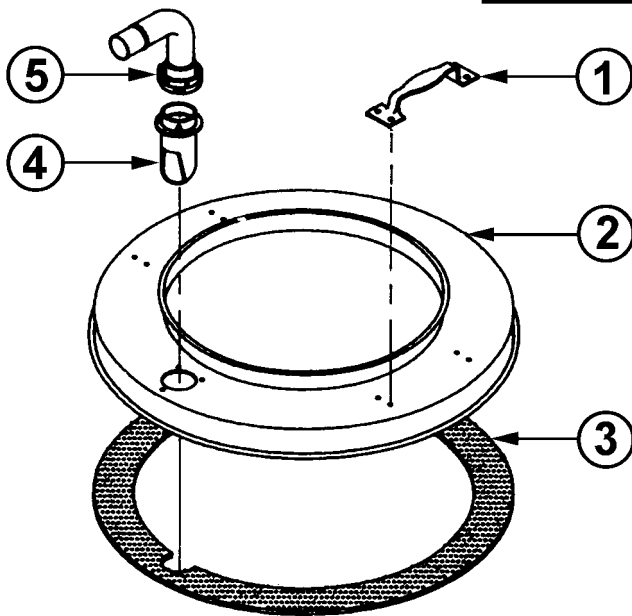

DRUM ADAPTOR, DRY FILTERS & WET ADAPTOR REPLACEMENT PARTS LIST

**3003
ADAPTOR**

(FITS 55 GALLON DRUM)

Ref No	Part Description	Qty	Part No
1	Lift Handles	2	305502
2	Adaptor Ring	1	347353
3	Gasket	1	320560
4	Inlet Fitting	1	356298
5	Elbow Hose Connector	1	341983

**3005
ADAPTOR**

(FITS 35 - 65 GALLON DRUMS)

Ref No	Part Description	Qty	Part No
1	Elbow Divertor Assembly	1	350613
2	Lift Handles	2	305502
3	Holdown Clamps	3	358312
4	Drum Adaptor w/o Hardware	1	350524
5	Gasket	1	350559
6	Ext Fitting Assembly	1	350575
7	2" Hose Connector	1	360473

16" DRY FILTER ASSEMBLY

Part Description	Qty	Part No
Complete Dry Filter Assembly	1	306444
Cloth Filter w/Gasket	1	306479
Wire Filter Frame Only	1	304107

16" WET PICK-UP ADAPTOR

Ret No	Part Description	Qty	Part No
	Complete 16" Wet Pickup Adaptor	1	305987
1	16" Rubber Gasket	1	376027
2	16" Float Pan Adaptor	1	386081
3	Plate Gasket	1	374644
4	Spring Washer	2	372994
5	Ring Retainer	2	372986
6	Aluminum Valve Plate	1	375322
7	Float Spacer Rod	1	372943
8	1/4-20 Hex Nut w/Lock Washer	1	338966
9	Float Cage Assy (4 thur 10)	1	372900
10	Float Ball w/Hex Nut	1	346756