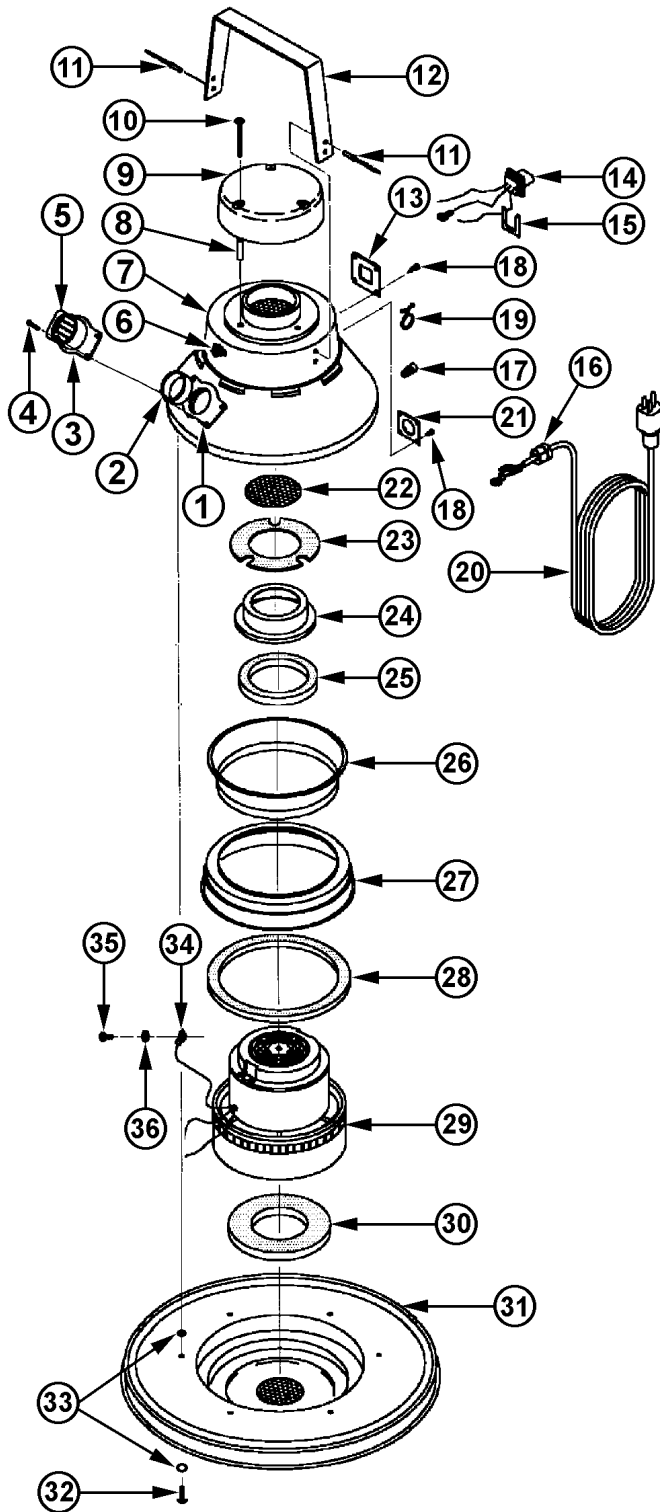

#15 MOTOR HEAD REPLACEMENT PARTS LIST

2¹/₄ HP BY-PASS MOTOR HEAD

Ref No	Part Description	Qty	Part No
	14" Motor Head Assembly	1	369942C
	16" Motor Head Assembly	1	369543C
1	Exhaust Connector Gasket	1	364606
2	Flat Gasket	1	368008
3	Air Deflector Exhaust	1	367958
4	Tubular Rivets	4	348538
5	Exhaust Connector w/Pins	1	364665
6	Switch	1	324140
7	Dome Assembly	1	367818
8	Steel Spacer	3	367842
9	Dome Cover	1	367850
10	#10-24 X 1³/₄" Screw	3	366676
11	Handle Pop Rivets	4	318906
12	Carrying Handle	1	367834
13	Receptacle Mounting Plate	1	367990
14A	115 Volt Convenience Outlet	1	341746
14B	230 Volt Convenience Outlet	1	312495
15	Retainer Clip	1	341932
16	Strain Relief	1	434299
17	Yellow Wire Connector	4	350648
18	#6-32 X 1¹/₄" Screw	8	349402
19	Large Purse Lock	2	365483
20	30 Ft, 14/3 Line Cord	1	312789
21	Strain Relief Mounting Plate	1	367982
22	Disc Screen	1	367893
23	Pyrell Gasket	1	367885
24	Air Conductor Spinning	1	367974
25	Top Motor Gasket	1	317446
26	Motor Holddown Spinning	1	367915
27	Air Collector Assembly	1	367931
28	Flat Gasket	1	379158
29A	115 Volt, 2¹/₄ HP Motor	1	304301
29B	230 Volt, 2¹/₄ HP Motor	1	311987
30	Motor Gasket	1	378607
31A	16" Cover Assembly	1	373184
31B	14" Cover Assembly	1	373192
32	#10-24 X 1¹/₂" Screw	6	372633
33	#12 Internal Tooth Lockwasher	2	364037
34	Electrical Terminal	1	319724
35	#10-24 X 3³/₄" Screw	1	337315
36	#10-24 Hex Nut w/Lockwasher	3	331201