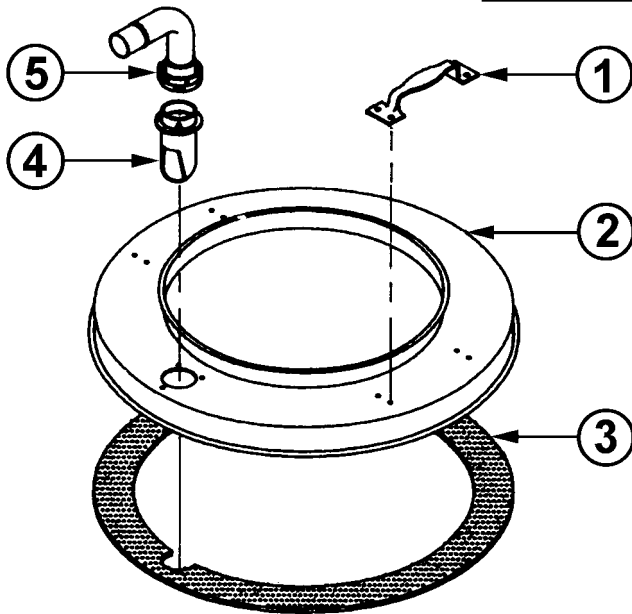

DRUM ADAPTOR, DRY FILTERS & WET ADAPTOR REPLACEMENT PARTS LIST

**3003
ADAPTOR**

(FITS 55 GALLON DRUM)

Ref No	Part Description	Qty	Part No
1	Lift Handles	2	305502
2	Adaptor Ring	1	347353
3	Gasket	1	320560
4	Inlet Fitting	1	356298
5	Elbow Hose Connector	1	341983

**3005
ADAPTOR**

(FITS 35 - 65 GALLON DRUMS)

Ref No	Part Description	Qty	Part No
1	Elbow Divertor Assembly	1	350613
2	Lift Handles	2	305502
3	Holdown Clamps	3	358312
4	Drum Adaptor w/o Hardware	1	350524
5	Gasket	1	350559
6	Ext Fitting Assembly	1	350575
7	2" Hose Connector	1	360473

16" DRY FILTER ASSEMBLY

Part Description	Qty	Part No
Complete Dry Filter Assembly	1	306444
Cloth Filter w/Gasket	1	306479
Wire Filter Frame Only	1	304107

16" WET PICK-UP ADAPTOR

Ret No	Part Description	Qty	Part No
	Complete 16" Wet Pickup Adaptor	1	305987
1	16" Rubber Gasket	1	376027
2	16" Float Pan Adaptor	1	386081
3	Plate Gasket	1	374644
4	Spring Washer	2	372994
5	Ring Retainer	2	372986
6	Aluminum Valve Plate	1	375322
7	Float Spacer Rod	1	372943
8	1/4-20 Hex Nut w/Lock Washer	1	338966
9	Float Cage Assy (4 thur 10)	1	372900
10	Float Ball w/Hex Nut	1	346756