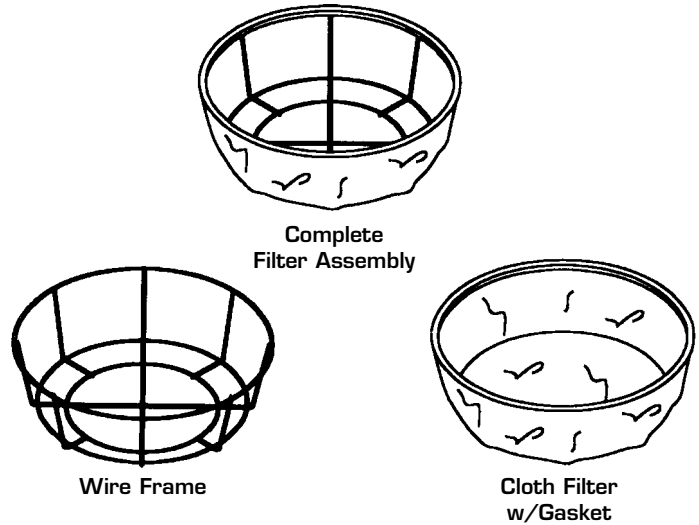

DRUM ADAPTOR, DRY FILTERS & WET ADAPTOR REPLACEMENT PARTS LIST

**3003
ADAPTOR**

(FITS 55 GALLON DRUM)

Ref No	Part Description	Qty	Part No
1	Lift Handles	2	305502
2	Adaptor Ring	1	347353
3	Gasket	1	320560
4	Inlet Fitting	1	356298
5	Elbow Hose Connector	1	341983

**3005
ADAPTOR**

(FITS 35 - 65 GALLON DRUMS)

Ref No	Part Description	Qty	Part No
1	Elbow Divertor Assembly	1	350613
2	Lift Handles	2	305502
3	Holdown Clamps	3	358312
4	Drum Adaptor w/o Hardware	1	350524
5	Gasket	1	350559
6	Ext Fitting Assembly	1	350575
7	2" Hose Connector	1	360473

16" DRY FILTER ASSEMBLY

Part Description	Qty	Part No
Complete Dry Filter Assembly	1	306444
Cloth Filter w/Gasket	1	306479
Wire Filter Frame Only	1	304107

16" WET PICK-UP ADAPTOR

Ret No	Part Description	Qty	Part No
	Complete 16" Wet Pickup Adaptor	1	305987
1	16" Rubber Gasket	1	376027
2	16" Float Pan Adaptor	1	386081
3	Plate Gasket	1	374644
4	Spring Washer	2	372994
5	Ring Retainer	2	372986
6	Aluminum Valve Plate	1	375322
7	Float Spacer Rod	1	372943
8	1/4-20 Hex Nut w/Lock Washer	1	338966
9	Float Cage Assy (4 thur 10)	1	372900
10	Float Ball w/Hex Nut	1	346756