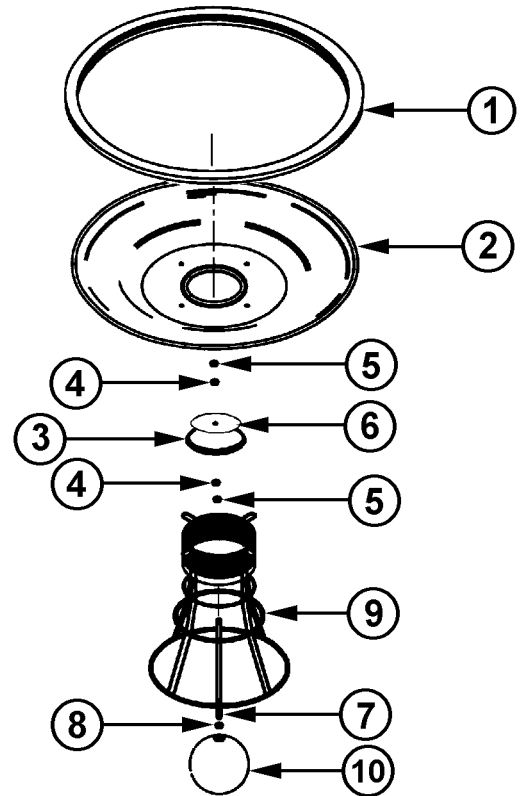

**3005
ADAPTOR**

(FITS 35 - 65 GALLON DRUMS)

Ref No	Part Description	Qty	Part No
1	Elbow Divertor Assembly	1	350613
2	Lift Handles	2	305502
3	Holdown Clamps	3	358312
4	Drum Adaptor w/o Hardware	1	350524
5	Gasket	1	350559
6	Ext Fitting Assembly	1	350575
7	2" Hose Connector	1	360473

16" DRY FILTER ASSEMBLY

Part Description	Qty	Part No
Complete Dry Filter Assembly	1	306444
Cloth Filter w/Gasket	1	306479
Wire Filter Frame Only	1	304107

16" WET PICK-UP ADAPTOR

Ret No	Part Description	Qty	Part No
	Complete 16" Wet Pickup Adaptor	1	305987
1	16" Rubber Gasket	1	376027
2	16" Float Pan Adaptor	1	386081
3	Plate Gasket	1	374644
4	Spring Washer	2	372994
5	Ring Retainer	2	372986
6	Aluminum Valve Plate	1	375322
7	Float Spacer Rod	1	372943
8	1/4-20 Hex Nut w/Lock Washer	1	338966
9	Float Cage Assy (4 thur 10)	1	372900
10	Float Ball w/Hex Nut	1	346756