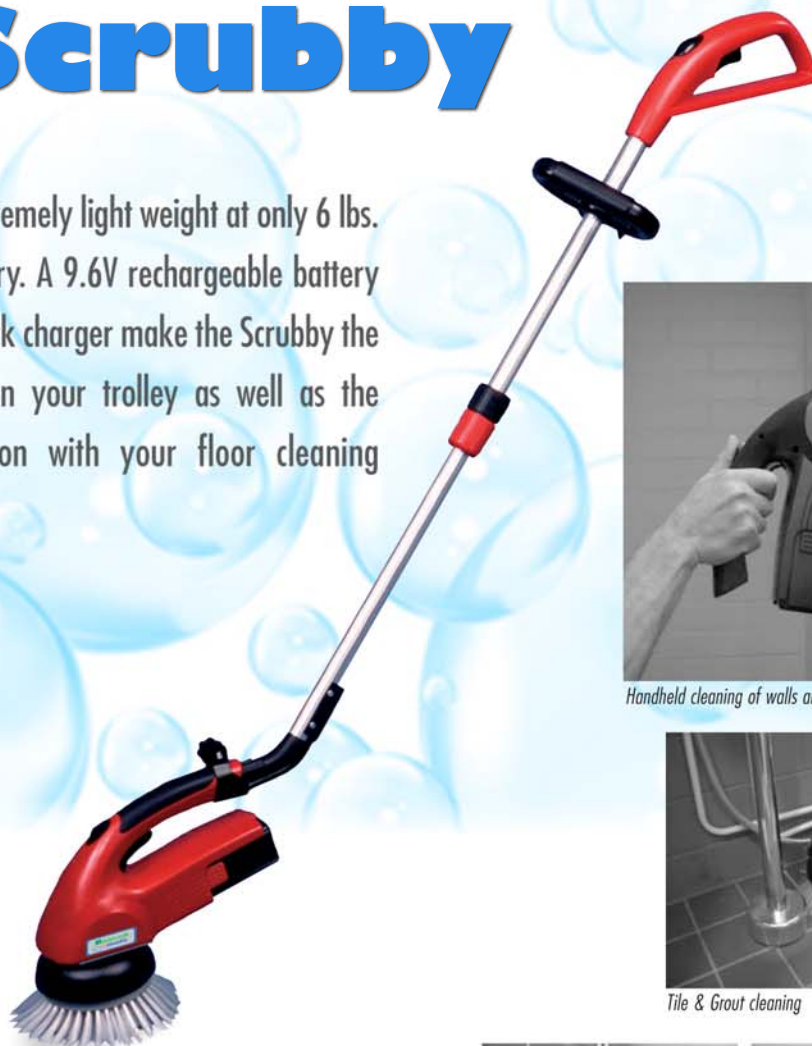

The 2-in-1 **Scrubby**

The machine is extremely light weight at only 6 lbs. including the battery. A 9.6V rechargeable battery and the 1 hour quick charger make the Scrubby the perfect assistant on your trolley as well as the perfect combination with your floor cleaning machines.

The 6" brush and free space around the motor allow the Scrubby to well function in corners, skirting boards, walls, ceilings etc. Now all the hard-to-reach places can be comfortably and hassle-free cleaned with the Scrubby.

Handheld cleaning of walls and much more